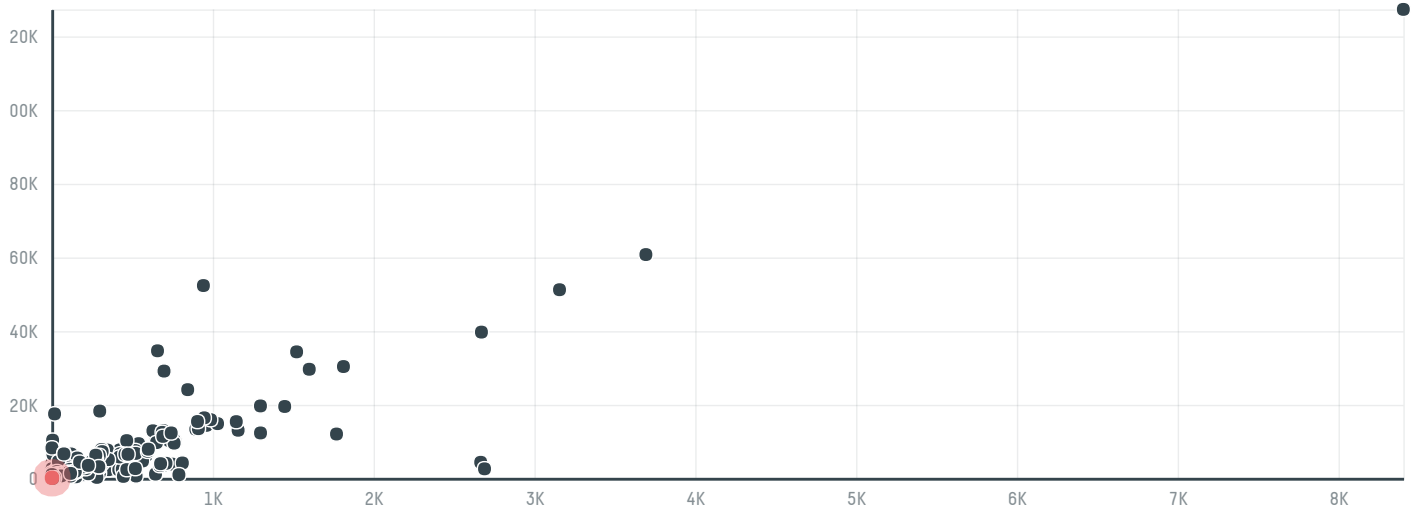

Trase is a partnership between

In collaboration with

and many other organizations and individuals.

Donors

[Terms of Use](#) · [Privacy policy](#) · [Cookie policy](#) · [Contact us](#)