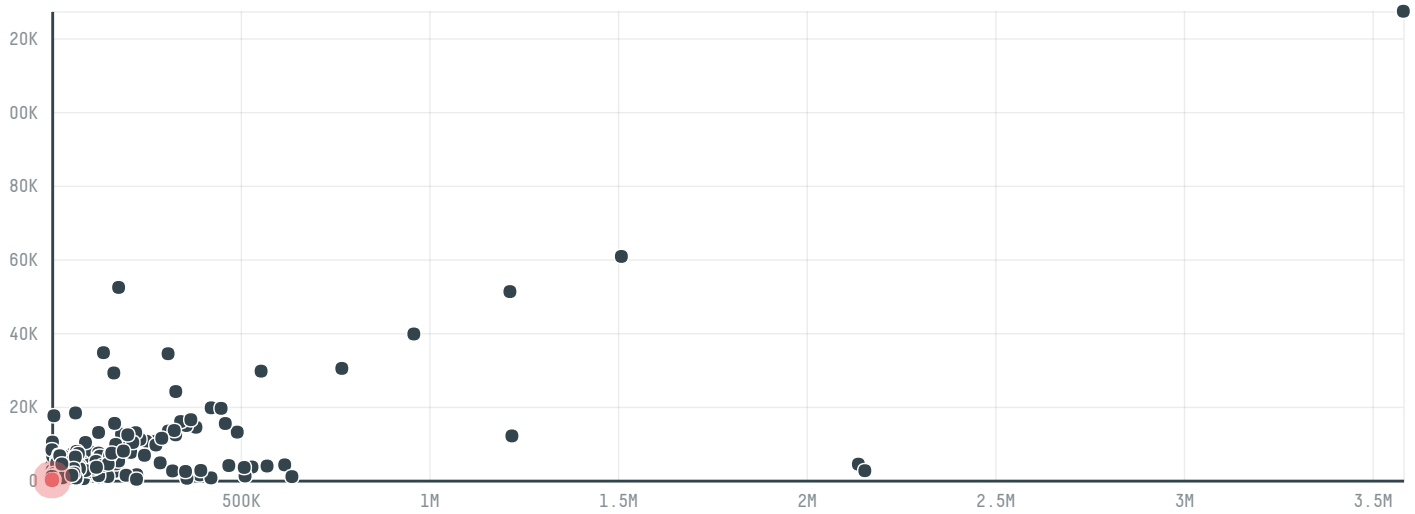

Trase is a partnership between

In collaboration with

and many other organizations and individuals.

Donors

[Terms of Use](#) · [Privacy policy](#) · [Cookie policy](#) · [Contact us](#)