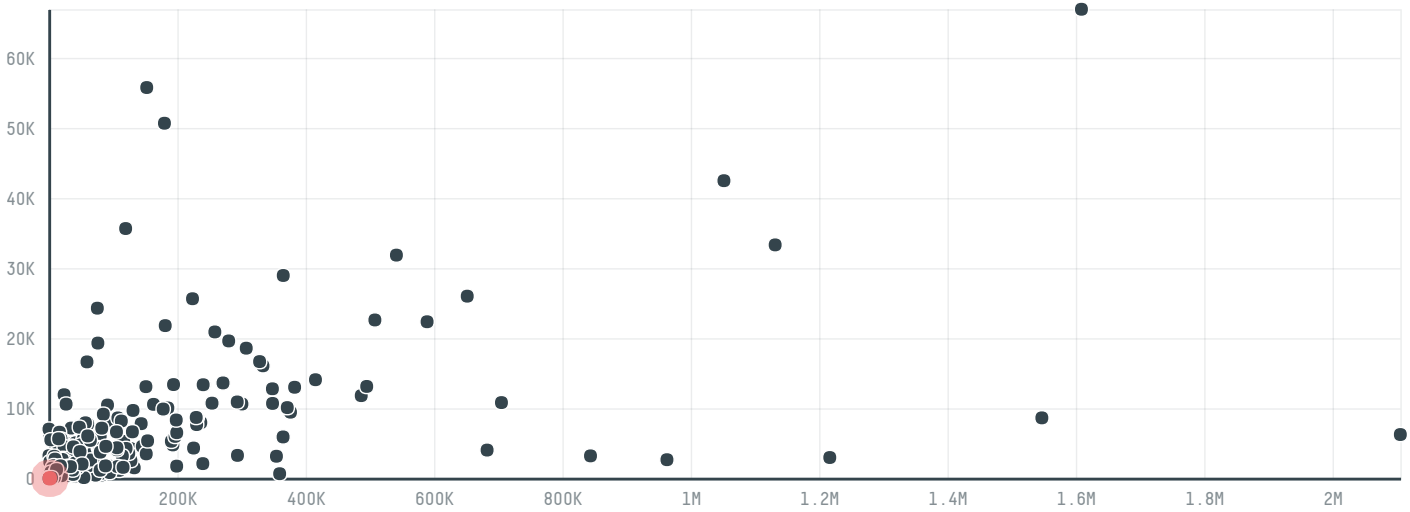

Trase is a partnership between

In collaboration with

and many other organizations and individuals.

Donors

[Terms of Use](#) · [Privacy policy](#) · [Cookie policy](#) · [Contact us](#)