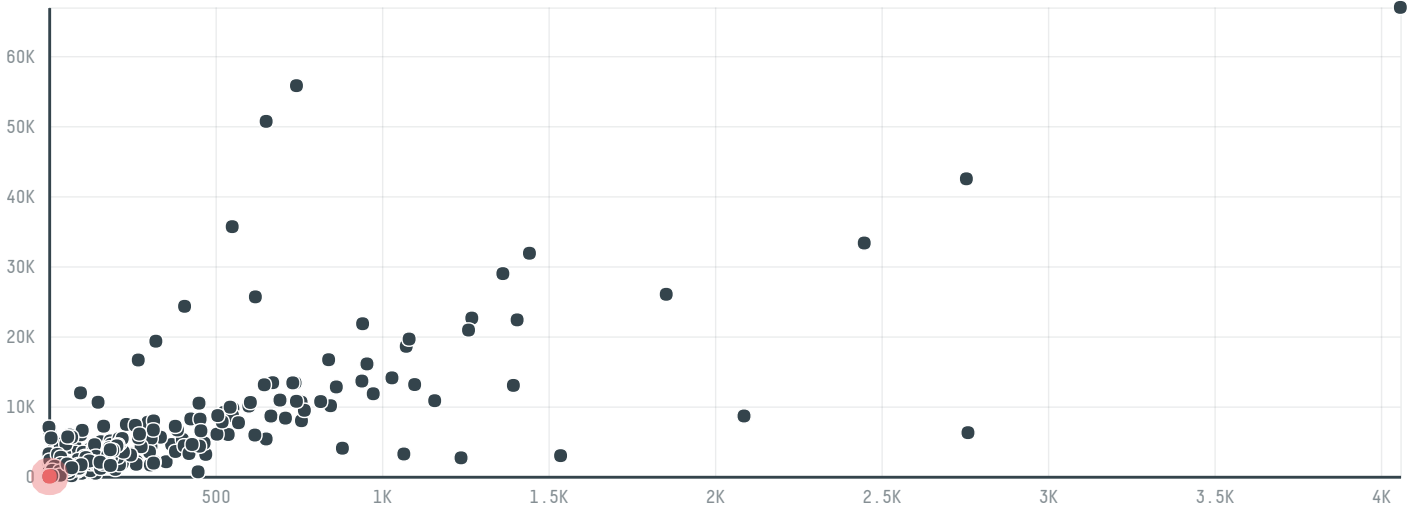

Trase is a partnership between

In collaboration with

and many other organizations and individuals.

Donors

[Terms of Use](#) · [Privacy policy](#) · [Cookie policy](#) · [Contact us](#)