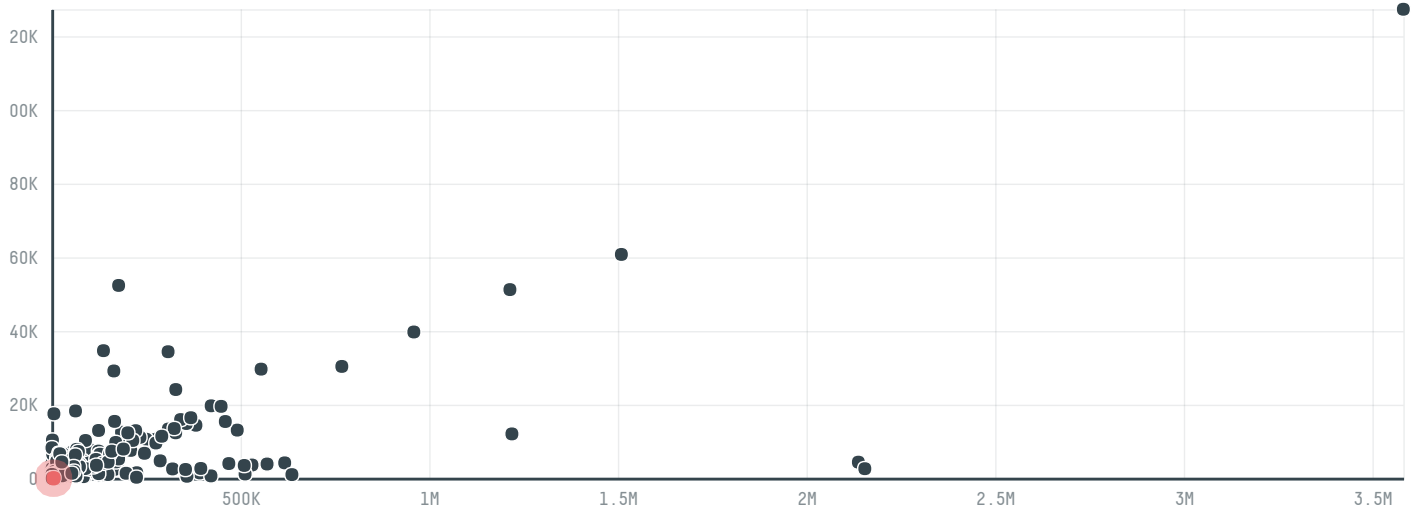

Trase is a partnership between

In collaboration with

and many other organizations and individuals.

Donors

[Terms of Use](#) · [Privacy policy](#) · [Cookie policy](#) · [Contact us](#)