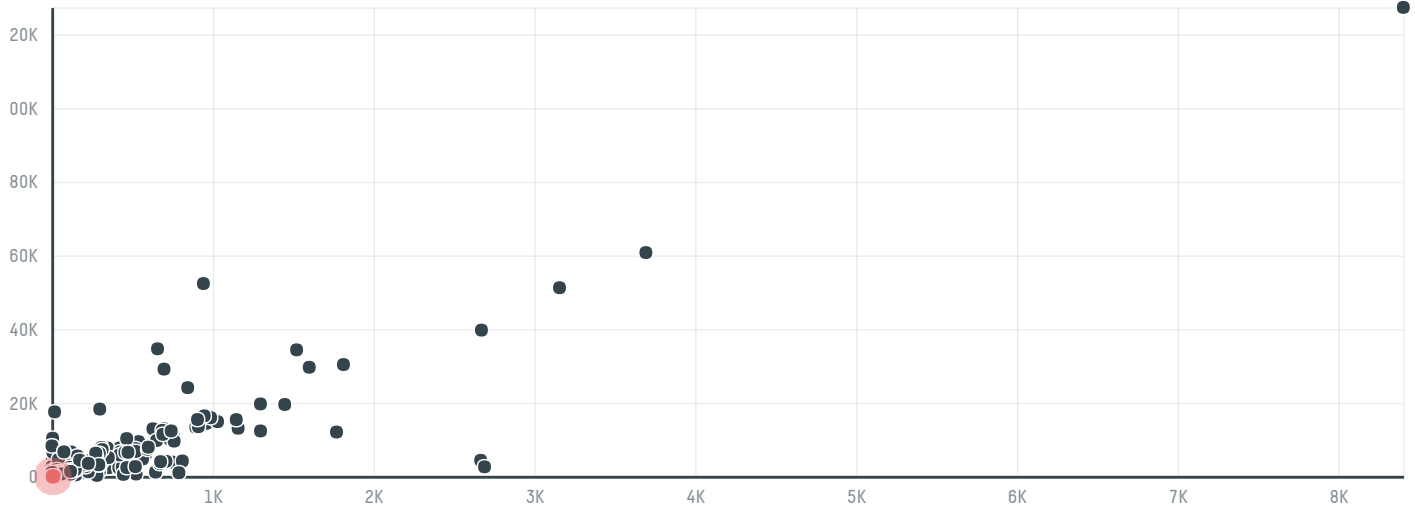

Trase is a partnership between

In collaboration with

and many other organizations and individuals.

Donors

[Terms of Use](#) · [Privacy policy](#) · [Cookie policy](#) · [Contact us](#)