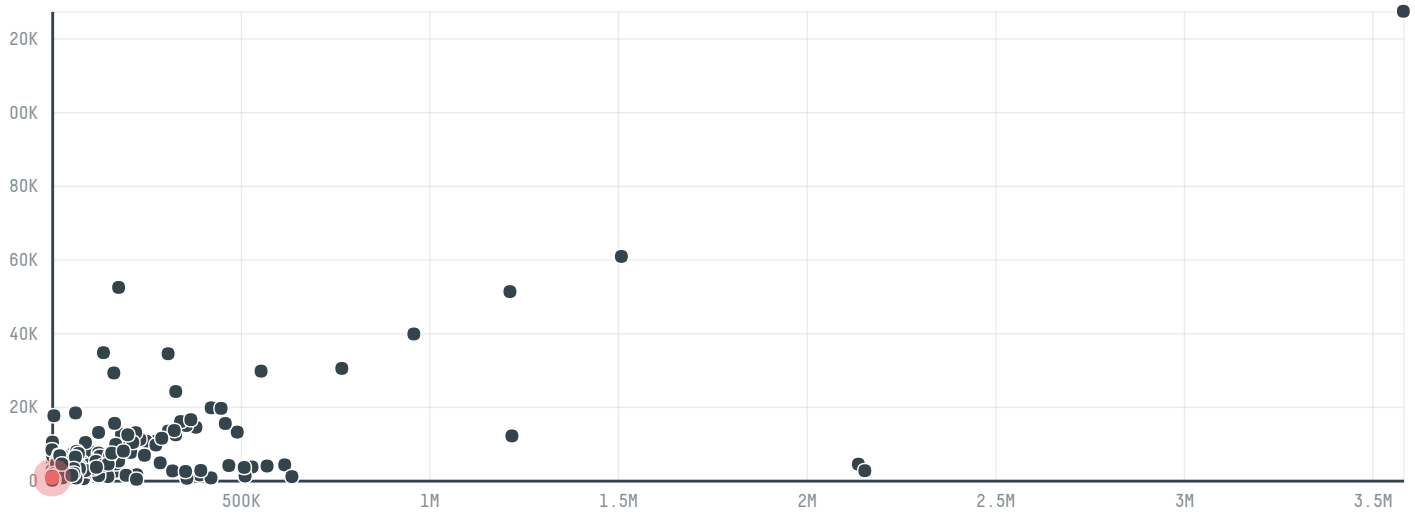

Trase is a partnership between

In collaboration with

and many other organizations and individuals.

Donors

[Terms of Use](#) · [Privacy policy](#) · [Cookie policy](#) · [Contact us](#)