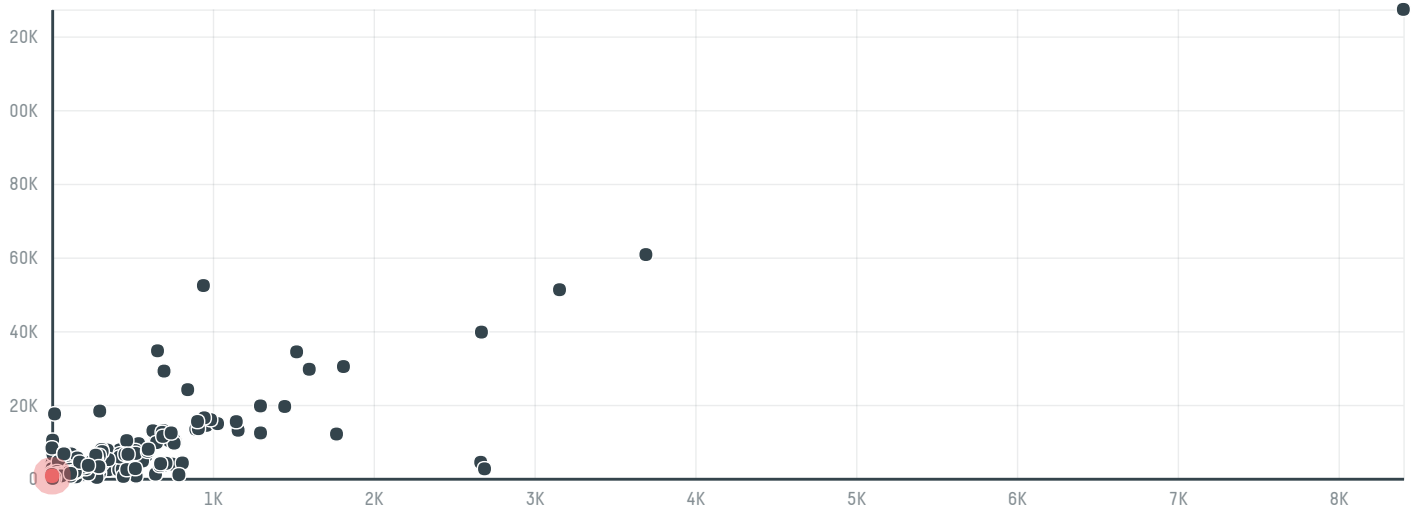

Trase is a partnership between

In collaboration with

and many other organizations and individuals.

Donors

[Terms of Use](#) · [Privacy policy](#) · [Cookie policy](#) · [Contact us](#)