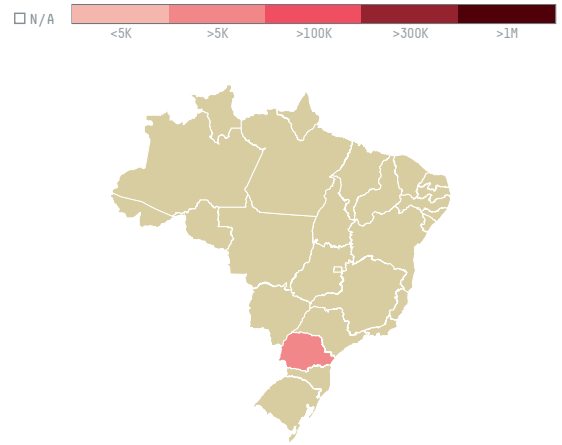

trase

Seara ind e comercio de produtos agro pecuarios ltda

ACTIVITY COMMODITY COUNTRY YEAR
Exporter **Corn** **Brazil** **2017**

Seara ind e comercio de produtos agro pecuarios ltda was the 48th largest exporter of corn from BRAZIL in 2017, accounting for 19 thousand tons. This is a 93% decrease vs the previous year. As an exporter, Seara ind e comercio de produtos agro pecuarios ltda sources from 1 municipalities, or 0% of the corn production municipalities. The main destination of the corn exported by Seara ind e comercio de produtos agro pecuarios ltda is Angola, accounting for 88% of the total.

TOP DESTINATION COUNTRIES OF CORN EXPORTED BY SEARA IND E COMERCIO DE PRODUTOS AGRO PECUARIOS LTDA:

COMPARING COMPANIES EXPORTING CORN FROM BRAZIL IN 2017

Trase is a partnership between

In collaboration with