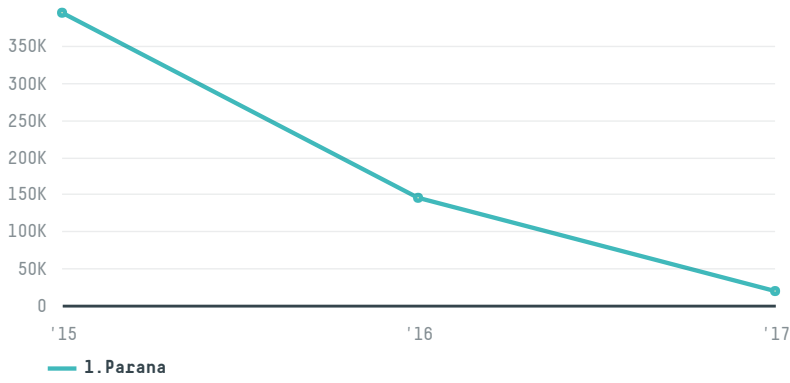

COMPARING COMPANIES EXPORTING CORN FROM BRAZIL IN 2017

Trase is a partnership between

In collaboration with

and many other organizations and individuals.

Donors

[Terms of Use](#) · [Privacy policy](#) · [Cookie policy](#) · [Contact us](#)

This website uses cookies to provide you with an improved user experience. By continuing to browse this site, you consent to the use of cookies and similar technologies. Please visit our [privacy policy](#) for further details.

I AGREE