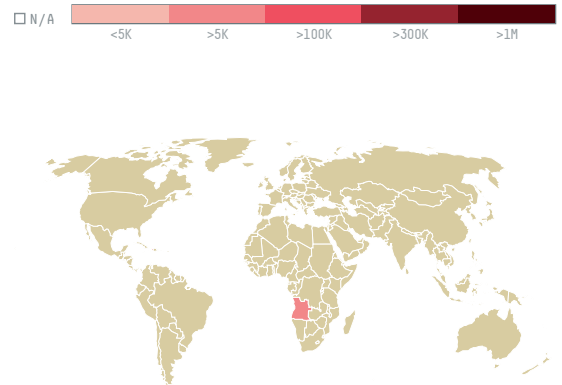

trase

Seara ind e comercio de produtos agro pecuarios ltda

ACTIVITY COMMODITY COUNTRY YEAR
Exporter **Corn** **Brazil** **2017**

Seara ind e comercio de produtos agro pecuarios ltda was the 48th largest exporter of corn from BRAZIL in 2017, accounting for 19 thousand tons. This is a 93% decrease vs the previous year. As an exporter, Seara ind e comercio de produtos agro pecuarios ltda sources from 1 municipalities, or 0% of the corn production municipalities. The main destination of the corn exported by Seara ind e comercio de produtos agro pecuarios ltda is Angola, accounting for 88% of the total.

TOP DESTINATION COUNTRIES OF CORN EXPORTED BY SEARA IND E COMERCIO DE PRODUTOS AGRO PECUARIOS LTDA:

COMPARING COMPANIES EXPORTING CORN FROM BRAZIL IN 2017

Trase is a partnership between

In collaboration with