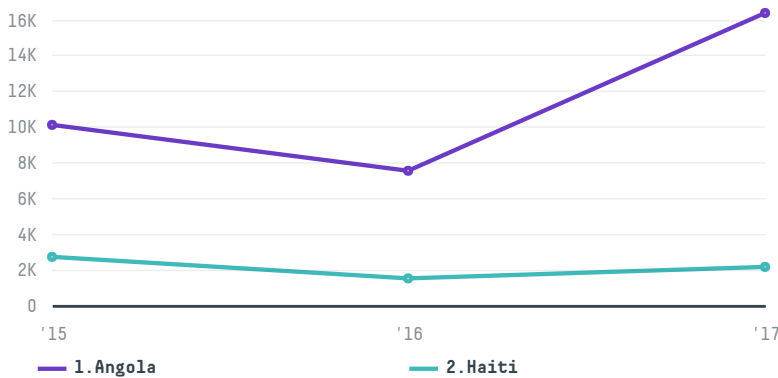

TOP DESTINATION COUNTRIES OF CORN EXPORTED BY SEARA IND E COMERCIO DE PRODUTOS AGRO PECUARIOS LTDA: