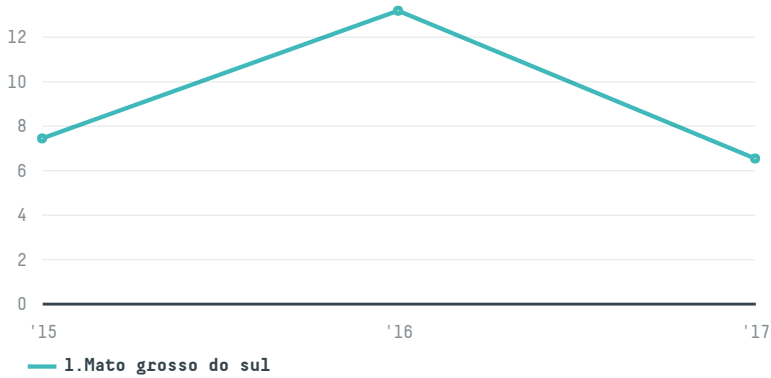

trase

Exportadora e importadora rio branco ltda epp

ACTIVITY COMMODITY COUNTRY YEAR
Exporter **Corn** **Brazil** **2017**

Exportadora e importadora rio branco ltda epp was the 167th largest exporter of corn from BRAZIL in 2017, accounting for 23 tons. This is a 23% increase vs the previous year. As an exporter, Exportadora e importadora rio branco ltda epp sources from 2 municipalities, or 0% of the corn production municipalities. The main destination of the corn exported by Exportadora e importadora rio branco ltda epp is Paraguay, accounting for 100% of the total.

TOP DESTINATION COUNTRIES OF CORN EXPORTED BY EXPORTADORA E IMPORTADORA RIO BRANCO LTDA EPP:

COMPARING COMPANIES EXPORTING CORN FROM BRAZIL IN 2017

Trase is a partnership between

In collaboration with

and many other organizations and individuals.