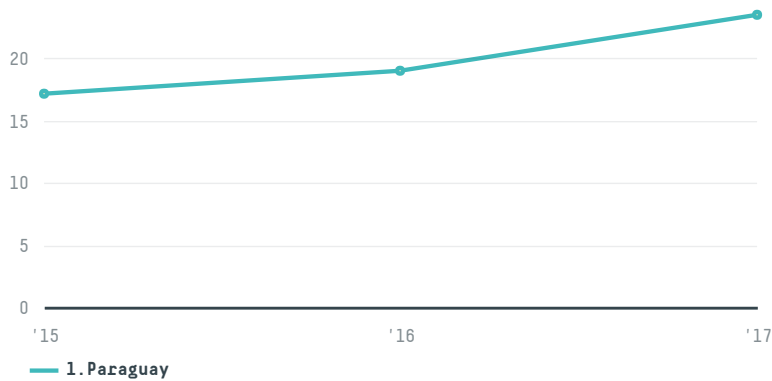

trase

Exportadora e importadora rio branco ltda epp

ACTIVITY COMMODITY COUNTRY YEAR
Exporter **Corn** **Brazil** **2017**

Exportadora e importadora rio branco ltda epp was the 167th largest exporter of corn from BRAZIL in 2017, accounting for 23 tons. This is a 23% increase vs the previous year. As an exporter, Exportadora e importadora rio branco ltda epp sources from 2 municipalities, or 0% of the corn production municipalities. The main destination of the corn exported by Exportadora e importadora rio branco ltda epp is Paraguay, accounting for 100% of the total.

TOP DESTINATION COUNTRIES OF CORN EXPORTED BY EXPORTADORA E IMPORTADORA RIO BRANCO LTDA EPP:

COMPARING COMPANIES EXPORTING CORN FROM BRAZIL IN 2017

Trase is a partnership between

In collaboration with

and many other organizations and individuals.