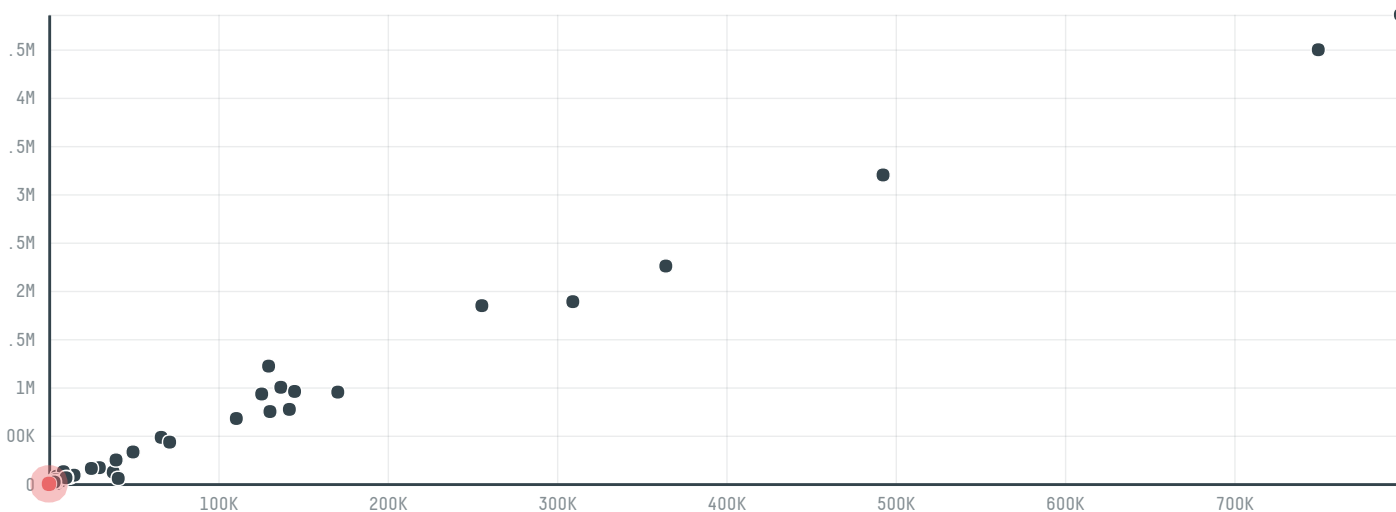

trase

Exportadora e importadora rio branco ltda epp

ACTIVITY COMMODITY COUNTRY YEAR
Exporter **Corn** **Brazil** **2017**

Exportadora e importadora rio branco ltda epp was the 167th largest exporter of corn from BRAZIL in 2017, accounting for 23 tons. This is a 23% increase vs the previous year. As an exporter, Exportadora e importadora rio branco ltda epp sources from 2 municipalities, or 0% of the corn production municipalities. The main destination of the corn exported by Exportadora e importadora rio branco ltda epp is Paraguay, accounting for 100% of the total.

TOP DESTINATION COUNTRIES OF CORN EXPORTED BY EXPORTADORA E IMPORTADORA RIO BRANCO LTDA EPP:

COMPARING COMPANIES EXPORTING CORN FROM BRAZIL IN 2017

Trase is a partnership between

In collaboration with

and many other organizations and individuals.