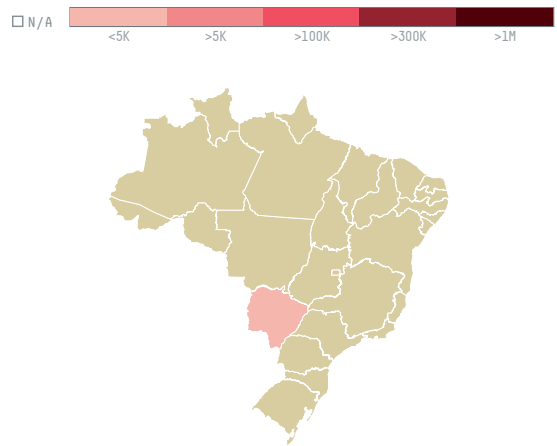

trase

Exportadora e importadora rio branco ltda epp

ACTIVITY COMMODITY COUNTRY YEAR
Exporter **Corn** **Brazil** **2017**

Exportadora e importadora rio branco ltda epp was the 167th largest exporter of corn from BRAZIL in 2017, accounting for 23 tons. This is a 23% increase vs the previous year. As an exporter, Exportadora e importadora rio branco ltda epp sources from 2 municipalities, or 0% of the corn production municipalities. The main destination of the corn exported by Exportadora e importadora rio branco ltda epp is Paraguay, accounting for 100% of the total.

TOP DESTINATION COUNTRIES OF CORN EXPORTED BY EXPORTADORA E IMPORTADORA RIO BRANCO LTDA EPP:

COMPARING COMPANIES EXPORTING CORN FROM BRAZIL IN 2017

Trase is a partnership between

In collaboration with

and many other organizations and individuals.