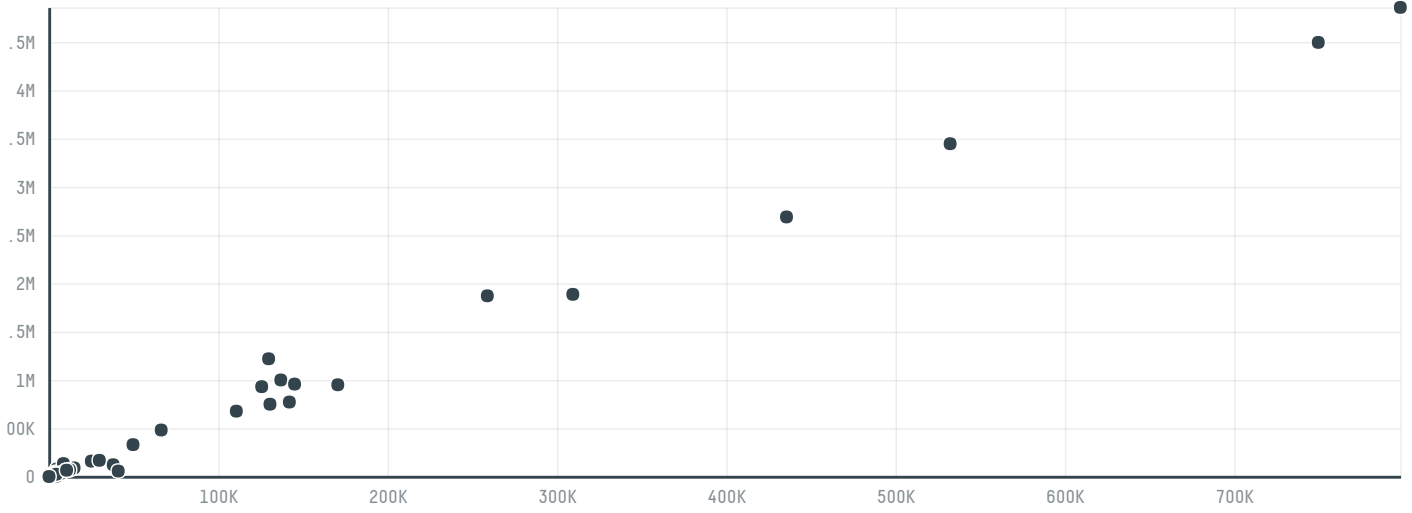

trase

Cotia comercial exportadora e importadora

ACTIVITY: **Exporter group** COMMODITY: **Corn** COUNTRY: **Brazil** YEAR: **2017**

Cotia comercial exportadora e importadora was the 65th largest exporter of corn from BRAZIL in 2017, accounting for 6 thousand tons. This is a 341% increase vs the previous year. As an exporter, Cotia comercial exportadora e importadora sources from 1 municipalities, or 0% of the corn production municipalities. The main destination of the corn exported by Cotia comercial exportadora e importadora is Angola, accounting for 100% of the total.

TOP DESTINATION COUNTRIES OF CORN EXPORTED BY COTIA COMERCIAL EXPORTADORA E IMPORTADORA:

COMPARING COMPANIES EXPORTING CORN FROM BRAZIL IN 2017

Trase is a partnership between

In collaboration with

and many other organizations and individuals.