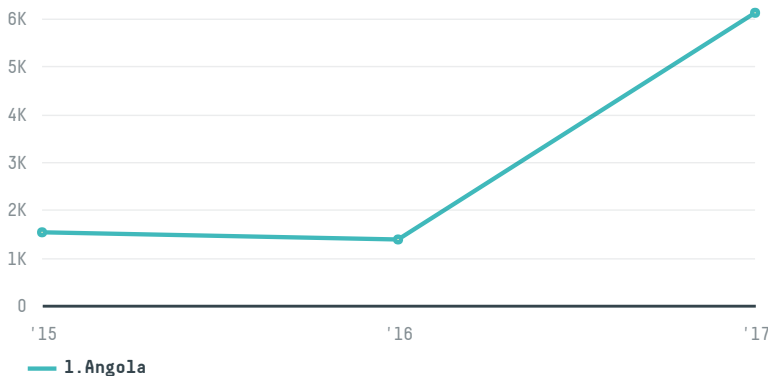

trase

Cotia comercial exportadora e importadora

ACTIVITY: **Exporter group** COMMODITY: **Corn** COUNTRY: **Brazil** YEAR: **2017**

Cotia comercial exportadora e importadora was the 65th largest exporter of corn from BRAZIL in 2017, accounting for 6 thousand tons. This is a 341% increase vs the previous year. As an exporter, Cotia comercial exportadora e importadora sources from 1 municipalities, or 0% of the corn production municipalities. The main destination of the corn exported by Cotia comercial exportadora e importadora is Angola, accounting for 100% of the total.

TOP DESTINATION COUNTRIES OF CORN EXPORTED BY COTIA COMERCIAL EXPORTADORA E IMPORTADORA:

COMPARING COMPANIES EXPORTING CORN FROM BRAZIL IN 2017

Trase is a partnership between

In collaboration with

and many other organizations and individuals.