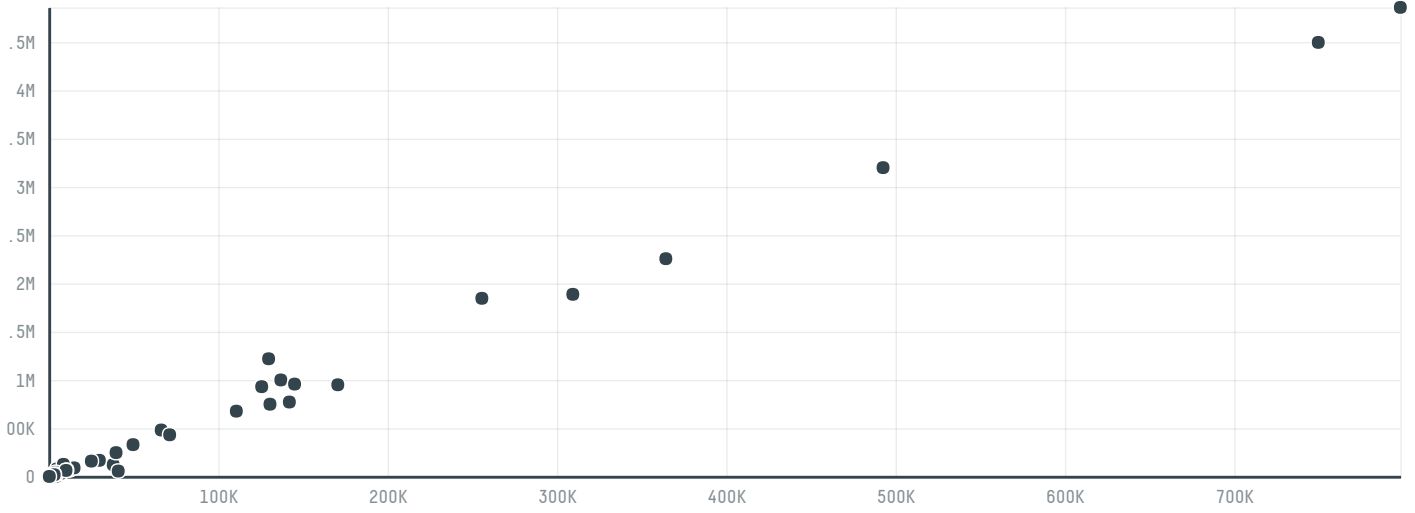

Trase is a partnership between

In collaboration with

and many other organizations and individuals.

Donors

[Terms of Use](#) · [Privacy policy](#) · [Cookie policy](#) · [Contact us](#)