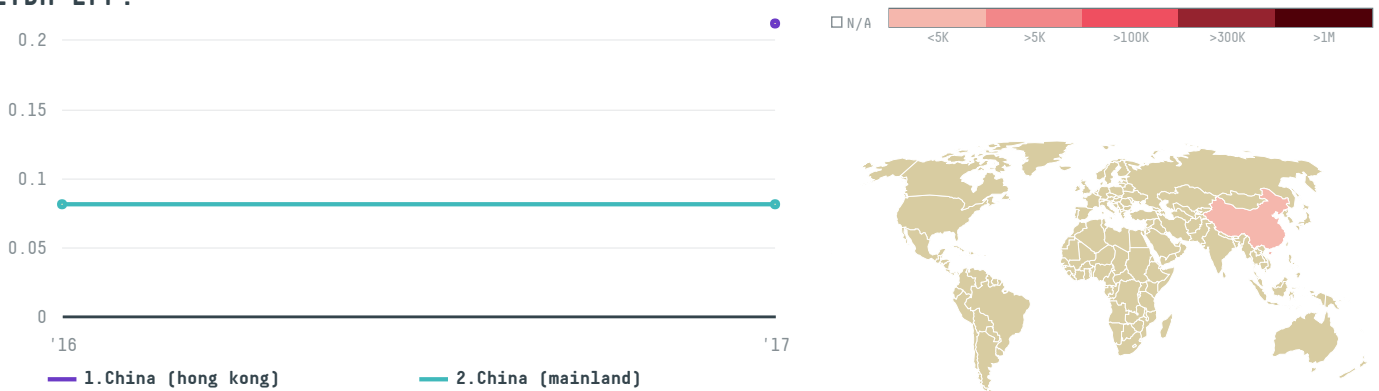

TOP DESTINATION COUNTRIES OF CORN EXPORTED BY EXPORSELL COMERCIAL EXPORTADORA E IMPORTADORA LTDA EPP:

COMPARING COMPANIES EXPORTING CORN FROM BRAZIL IN 2017