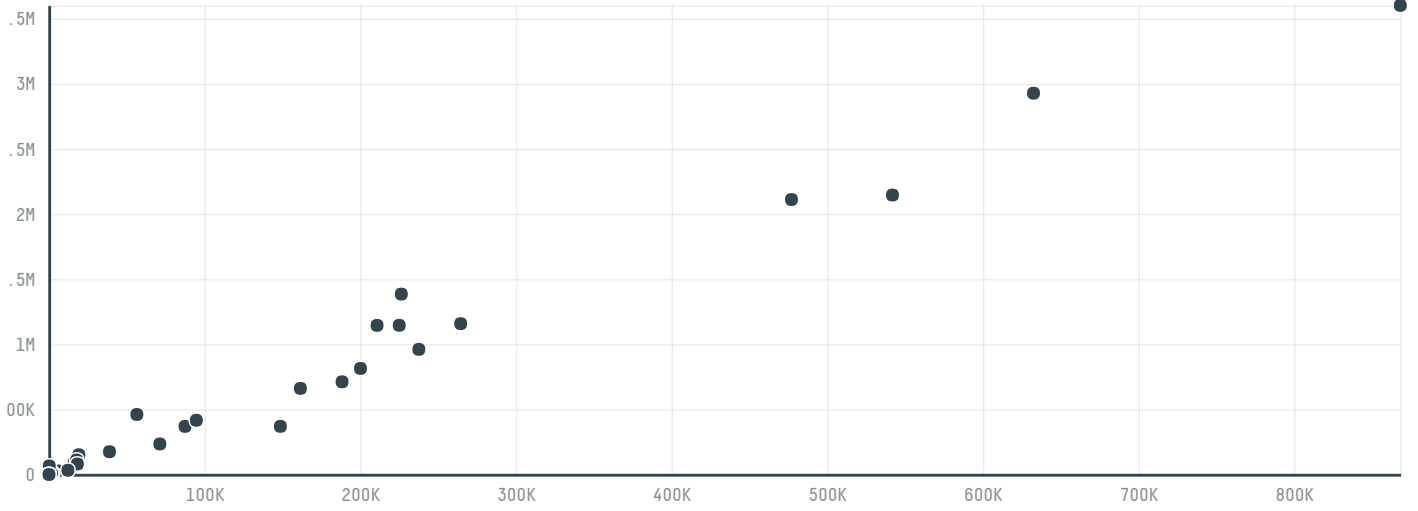

trase

Medida airoso lda nipc

ACTIVITY	COMMODITY	COUNTRY	YEAR
Importer	Corn	Brazil	2016

Medida airoso lda nipc was the 129th largest importer of corn from BRAZIL in 2016, accounting for 0 tons. As an importer, Medida airoso lda nipc sources from 1 municipalities, or 0% of the corn production municipalities. The main destination of the corn imported by Medida airoso lda nipc is Portugal, accounting for 100% of the total.

TOP DESTINATION COUNTRIES OF CORN IMPORTED BY MEDIDA AIROSA LDA NIPC:

COMPARING COMPANIES IMPORTING CORN FROM BRAZIL IN 2016

Trase is a partnership between

In collaboration with

and many other organizations and individuals.