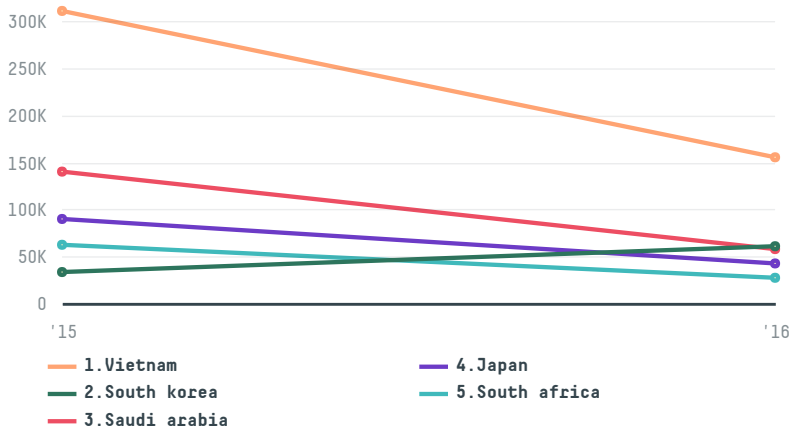

TOP DESTINATION COUNTRIES OF CORN IMPORTED BY NOBLE BRAZIL OVERSEAS LIMITED: