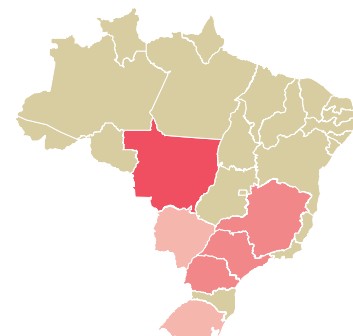

trase

Noble brazil overseas limited

ACTIVITY: **Importer**
COMMODITY: **Corn**
COUNTRY: **Brazil**
YEAR: **2016**

Noble brazil overseas limited was the 14th largest importer of corn from BRAZIL in 2016, accounting for 416 thousand tons. This is a 60% decrease vs the previous year. As an importer, Noble brazil overseas limited sources from 58 municipalities, or 2% of the corn production municipalities. The main destination of the corn imported by Noble brazil overseas limited is Vietnam, accounting for 37% of the total.

TOP DESTINATION COUNTRIES OF CORN IMPORTED BY NOBLE BRAZIL OVERSEAS LIMITED:

COMPARING COMPANIES IMPORTING CORN FROM BRAZIL IN 2016

Trase is a partnership between

In collaboration with

and many other organizations and individuals.