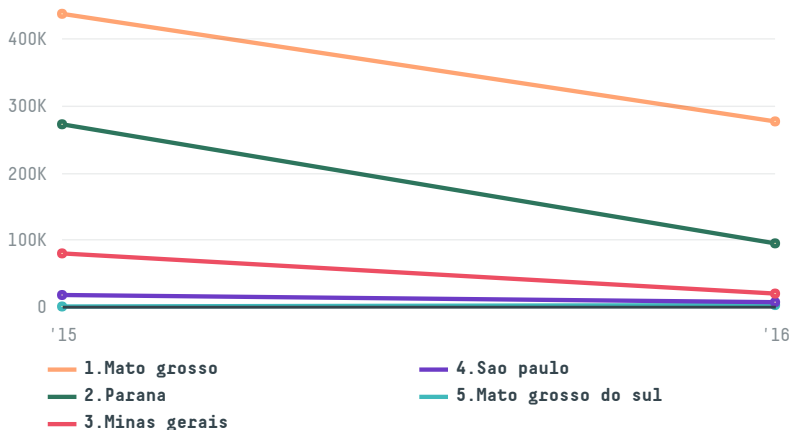

trase

Noble brazil overseas limited

ACTIVITY: **Importer**
COMMODITY: **Corn**
COUNTRY: **Brazil**
YEAR: **2016**

Noble brazil overseas limited was the 14th largest importer of corn from BRAZIL in 2016, accounting for 416 thousand tons. This is a 60% decrease vs the previous year. As an importer, Noble brazil overseas limited sources from 58 municipalities, or 2% of the corn production municipalities. The main destination of the corn imported by Noble brazil overseas limited is Vietnam, accounting for 37% of the total.

TOP DESTINATION COUNTRIES OF CORN IMPORTED BY NOBLE BRAZIL OVERSEAS LIMITED:

COMPARING COMPANIES IMPORTING CORN FROM BRAZIL IN 2016

Trase is a partnership between

In collaboration with

and many other organizations and individuals.