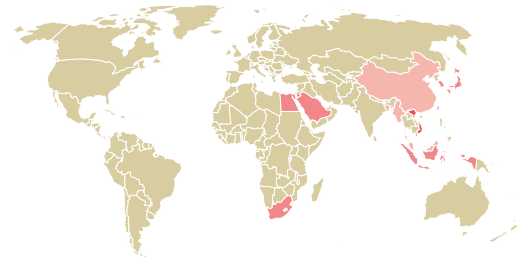

trase

Noble brazil overseas limited

ACTIVITY: **Importer**
COMMODITY: **Corn**
COUNTRY: **Brazil**
YEAR: **2016**

Noble brazil overseas limited was the 14th largest importer of corn from BRAZIL in 2016, accounting for 416 thousand tons. This is a 60% decrease vs the previous year. As an importer, Noble brazil overseas limited sources from 58 municipalities, or 2% of the corn production municipalities. The main destination of the corn imported by Noble brazil overseas limited is Vietnam, accounting for 37% of the total.

TOP DESTINATION COUNTRIES OF CORN IMPORTED BY NOBLE BRAZIL OVERSEAS LIMITED:

COMPARING COMPANIES IMPORTING CORN FROM BRAZIL IN 2016

Trase is a partnership between

In collaboration with

and many other organizations and individuals.