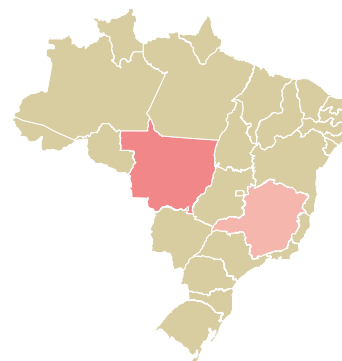

trase

Noble resources sa

ACTIVITY: **Importer**
COMMODITY: **Corn**
COUNTRY: **Brazil**
YEAR: **2015**

Noble resources sa was the 21st largest importer of corn from BRAZIL in 2015, accounting for 103 thousand tons. As an importer, Noble resources sa sources from 10 municipalities, or 0% of the corn production municipalities. The main destination of the corn imported by Noble resources sa is Iran, accounting for 100% of the total.

TOP DESTINATION COUNTRIES OF CORN IMPORTED BY NOBLE RESOURCES SA:

Trase is a partnership between

 Stockholm Environment Institute

 Global Canopy Programme

In collaboration with

 vizzuality

 The European Forest Institute