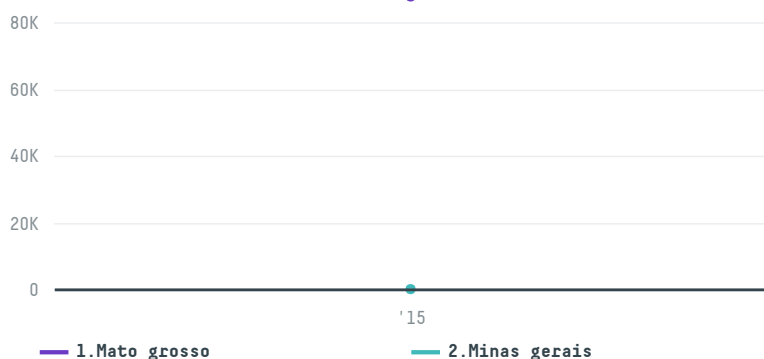

TOP DESTINATION COUNTRIES OF CORN IMPORTED BY NOBLE RESOURCES SA: