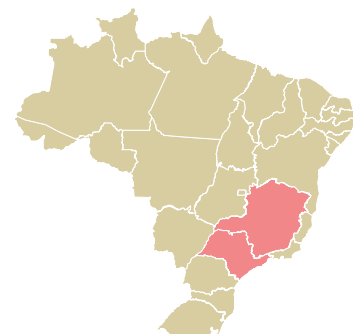

trase

Cutrale trading brasil ltda.

ACTIVITY COMMODITY COUNTRY YEAR
Exporter **Corn** **Brazil** **2017**

Cutrale trading brasil ltda. was the 21st largest exporter of corn from BRAZIL in 2017, accounting for 126 thousand tons. This is a 375% increase vs the previous year. As an exporter, Cutrale trading brasil ltda. sources from 7 municipalities, or 0% of the corn production municipalities. The main destination of the corn exported by Cutrale trading brasil ltda. is Vietnam, accounting for 84% of the total.

TOP DESTINATION COUNTRIES OF CORN EXPORTED BY CUTRALE TRADING BRASIL LTDA. :

COMPARING COMPANIES EXPORTING CORN FROM BRAZIL IN 2017

Trase is a partnership between

In collaboration with

and many other organizations and individuals.