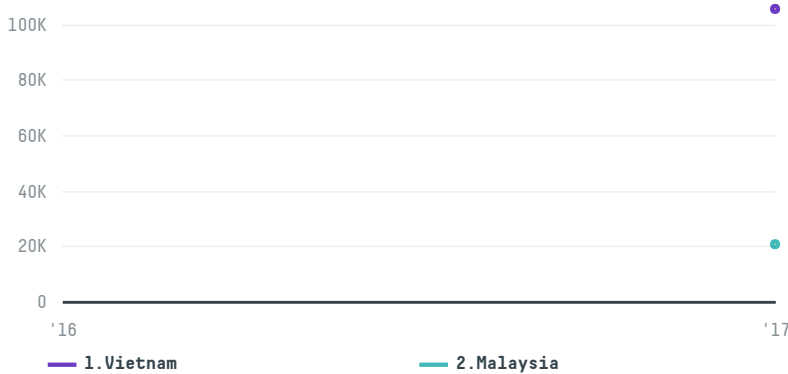

trase

Cutrale trading brasil ltda.

ACTIVITY COMMODITY COUNTRY YEAR
Exporter **Corn** **Brazil** **2017**

Cutrale trading brasil ltda. was the 21st largest exporter of corn from BRAZIL in 2017, accounting for 126 thousand tons. This is a 375% increase vs the previous year. As an exporter, Cutrale trading brasil ltda. sources from 7 municipalities, or 0% of the corn production municipalities. The main destination of the corn exported by Cutrale trading brasil ltda. is Vietnam, accounting for 84% of the total.

TOP DESTINATION COUNTRIES OF CORN EXPORTED BY CUTRALE TRADING BRASIL LTDA. :

COMPARING COMPANIES EXPORTING CORN FROM BRAZIL IN 2017

Trase is a partnership between

In collaboration with

and many other organizations and individuals.