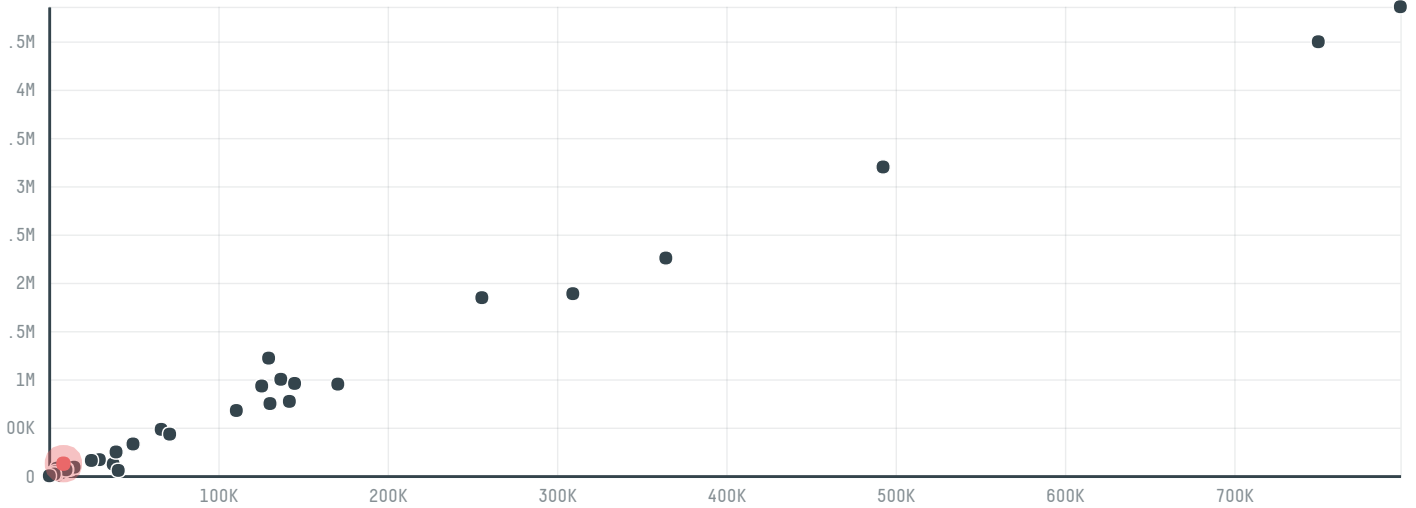

trase

Cutrale trading brasil ltda.

ACTIVITY COMMODITY COUNTRY YEAR
Exporter **Corn** **Brazil** **2017**

Cutrale trading brasil ltda. was the 21st largest exporter of corn from BRAZIL in 2017, accounting for 126 thousand tons. This is a 375% increase vs the previous year. As an exporter, Cutrale trading brasil ltda. sources from 7 municipalities, or 0% of the corn production municipalities. The main destination of the corn exported by Cutrale trading brasil ltda. is Vietnam, accounting for 84% of the total.

TOP DESTINATION COUNTRIES OF CORN EXPORTED BY CUTRALE TRADING BRASIL LTDA. :

COMPARING COMPANIES EXPORTING CORN FROM BRAZIL IN 2017

Trase is a partnership between

In collaboration with

and many other organizations and individuals.