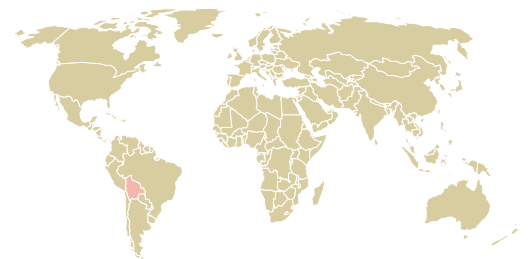

trase

Carlos padilha dourado

ACTIVITY COMMODITY COUNTRY YEAR
Importer **Corn** **Brazil** **2017**

Carlos padilha dourado was the 150th largest importer of corn from BRAZIL in 2017, accounting for 12 tons. As an importer, Carlos padilha dourado sources from 1 municipalities, or 0% of the corn production municipalities. The main destination of the corn imported by Carlos padilha dourado is Bolivia, accounting for 100% of the total.

TOP DESTINATION COUNTRIES OF CORN IMPORTED BY CARLOS PADILHA DOURADO:

COMPARING COMPANIES IMPORTING CORN FROM BRAZIL IN 2017

Trase is a partnership between

In collaboration with

and many other organizations and individuals.