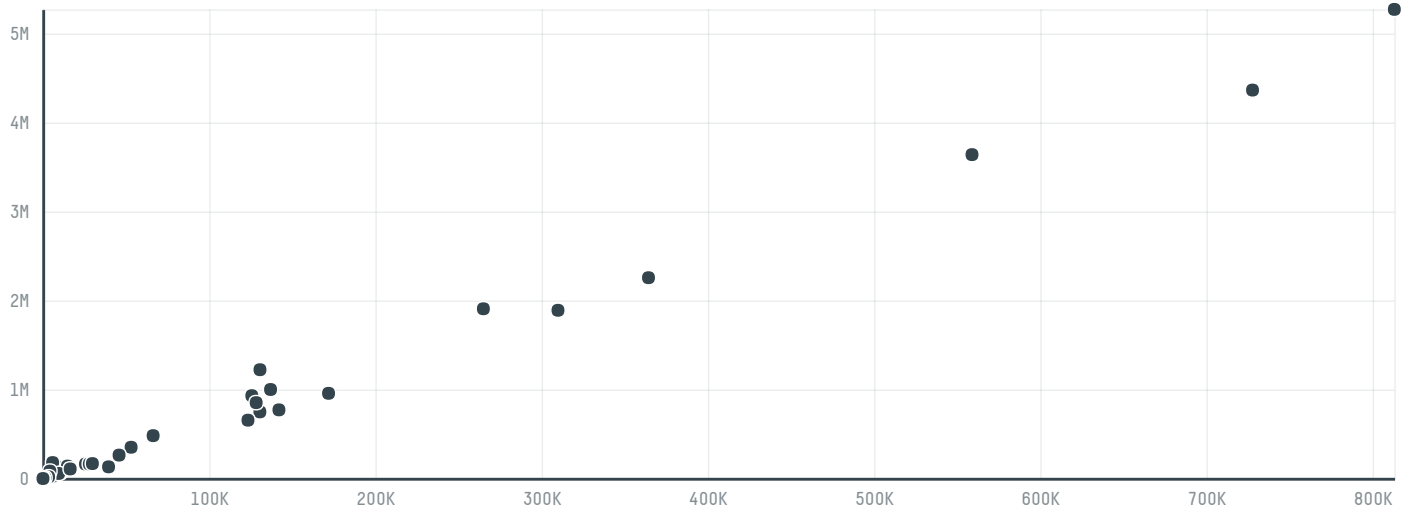

trase

Carlos padilha dourado

ACTIVITY COMMODITY COUNTRY YEAR
Importer **Corn** **Brazil** **2017**

Carlos padilha dourado was the 150th largest importer of corn from BRAZIL in 2017, accounting for 12 tons. As an importer, Carlos padilha dourado sources from 1 municipalities, or 0% of the corn production municipalities. The main destination of the corn imported by Carlos padilha dourado is Bolivia, accounting for 100% of the total.

TOP DESTINATION COUNTRIES OF CORN IMPORTED BY CARLOS PADILHA DOURADO:

COMPARING COMPANIES IMPORTING CORN FROM BRAZIL IN 2017

Trase is a partnership between

In collaboration with

and many other organizations and individuals.