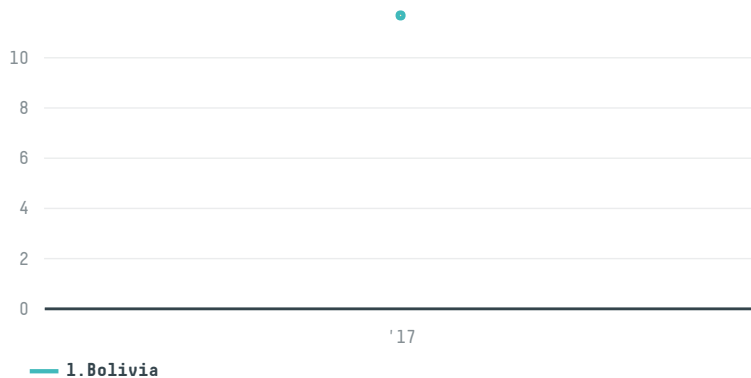

TOP DESTINATION COUNTRIES OF CORN IMPORTED BY CARLOS PADILHA DOURADO:

COMPARING COMPANIES IMPORTING CORN FROM BRAZIL IN 2017