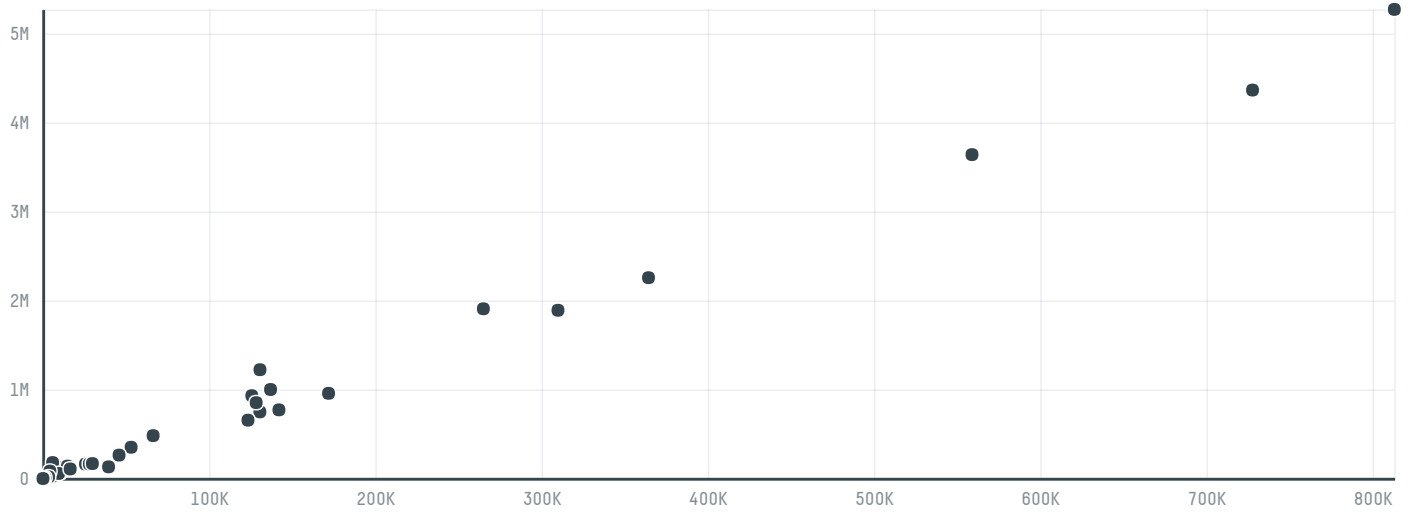

trase

Ameer ishmail, passaporte: r0228124

ACTIVITY	COMMODITY	COUNTRY	YEAR
Importer	Corn	Brazil	2017

Ameer ishmail, passaporte: r0228124 was the 101st largest importer of corn from BRAZIL in 2017, accounting for 84 tons. As an importer, Ameer ishmail, passaporte: r0228124 sources from 1 municipalities, or 0% of the corn production municipalities. The main destination of the corn imported by Ameer ishmail, passaporte: r0228124 is Guyana, accounting for 100% of the total.

TOP DESTINATION COUNTRIES OF CORN IMPORTED BY AMEER ISHMAIL, PASSAPORTE: R0228124:

COMPARING COMPANIES IMPORTING CORN FROM BRAZIL IN 2017

Trase is a partnership between

In collaboration with

and many other organizations and individuals.