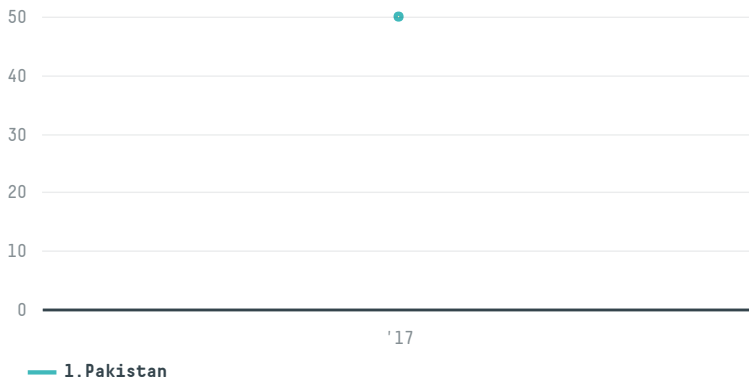

TOP DESTINATION COUNTRIES OF CORN IMPORTED BY PRIME RICE EXPORT CO: