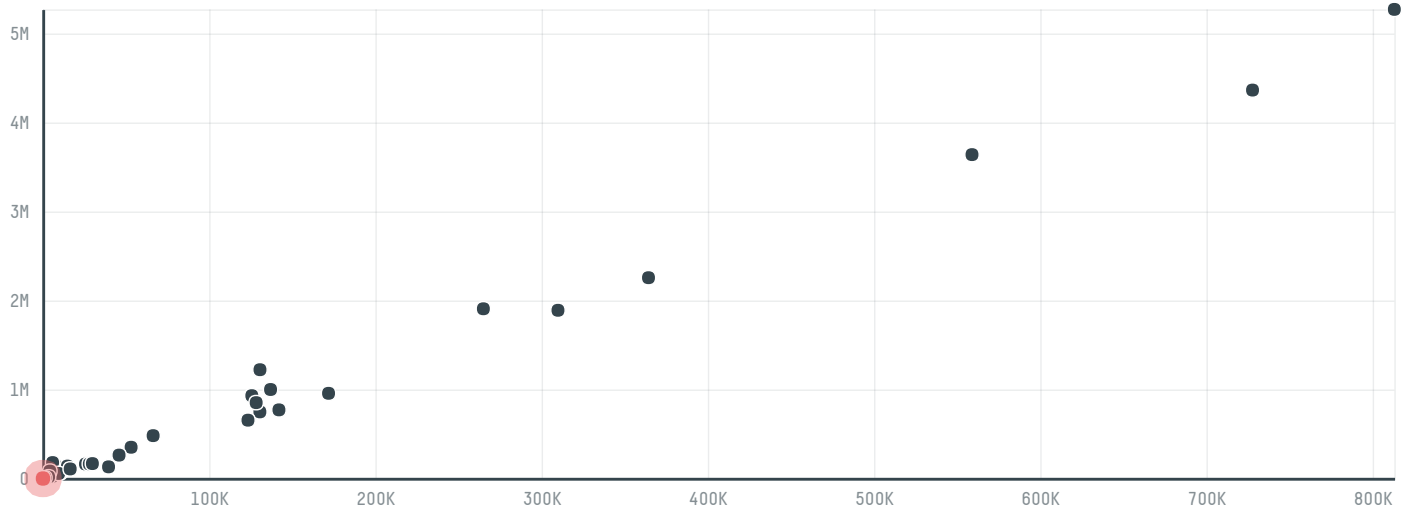

trase

Prime rice export co

ACTIVITY: **Importer**
COMMODITY: **Corn**
COUNTRY: **Brazil**
YEAR: **2017**

Prime rice export co was the 117th largest importer of corn from BRAZIL in 2017, accounting for 50 tons. As an importer, Prime rice export co sources from 1 municipalities, or 0% of the corn production municipalities. The main destination of the corn imported by Prime rice export co is Pakistan, accounting for 100% of the total.

TOP DESTINATION COUNTRIES OF CORN IMPORTED BY PRIME RICE EXPORT CO:

Trase is a partnership between

In collaboration with

and many other organizations and individuals.

Donors

[Terms of Use](#) · [Privacy policy](#) · [Cookie policy](#) · [Contact us](#)