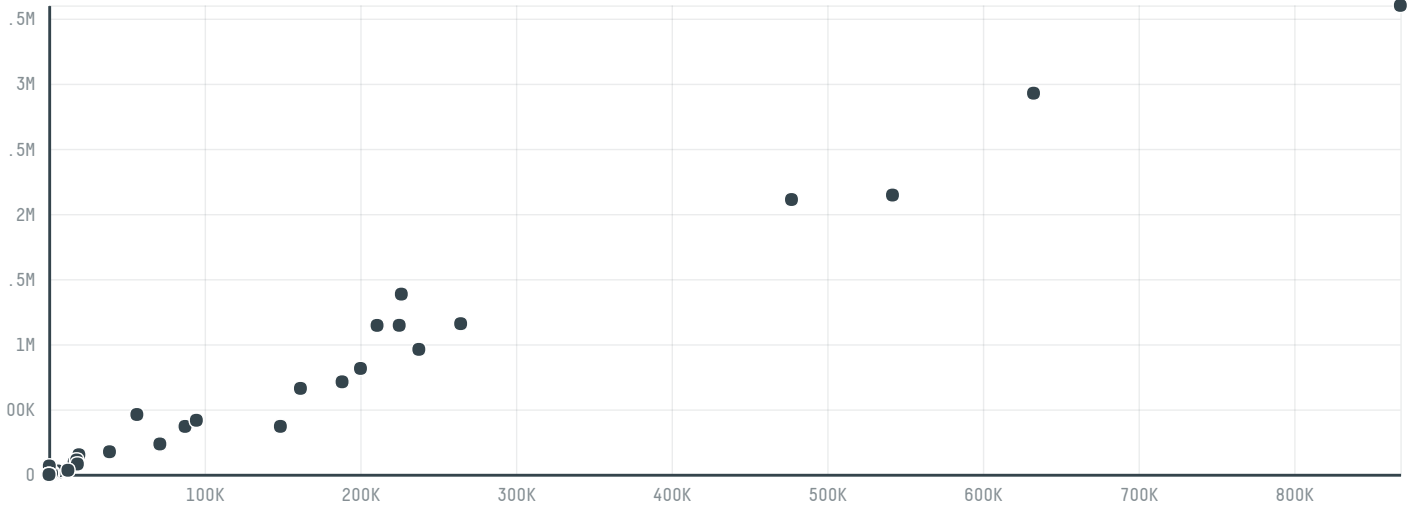

trase

Gladys contreas vargas

ACTIVITY COMMODITY COUNTRY YEAR
Importer **Corn** **Brazil** **2016**

Gladys contreas vargas was the 80th largest importer of corn from BRAZIL in 2016, accounting for 125 tons. This is a 136% increase vs the previous year. As an importer, Gladys contreas vargas sources from 1 municipalities, or 0% of the corn production municipalities. The main destination of the corn imported by Gladys contreas vargas is Bolivia, accounting for 100% of the total.

TOP DESTINATION COUNTRIES OF CORN IMPORTED BY GLADYS CONTREAS VARGAS:

COMPARING COMPANIES IMPORTING CORN FROM BRAZIL IN 2016

Trase is a partnership between

In collaboration with

and many other organizations and individuals.