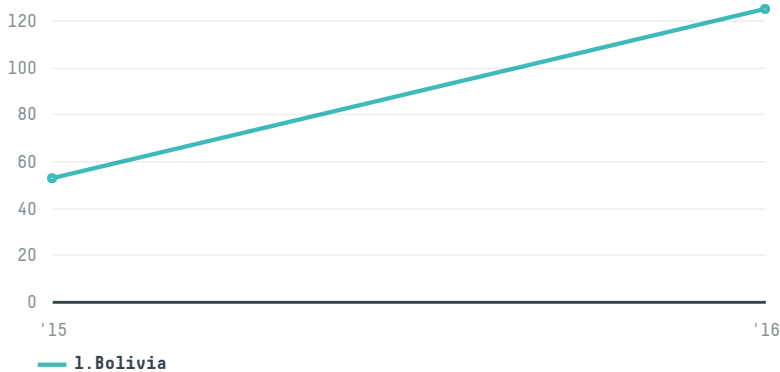

TOP DESTINATION COUNTRIES OF CORN IMPORTED BY GLADYS CONTREAS VARGAS:

COMPARING COMPANIES IMPORTING CORN FROM BRAZIL IN 2016