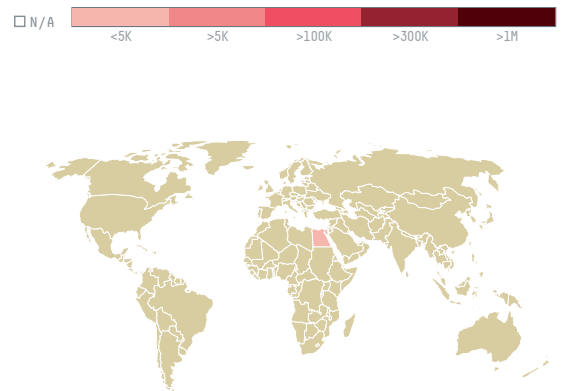

trase

Al allaky for import and export

ACTIVITY: **Importer**
COMMODITY: **Corn**
COUNTRY: **Brazil**
YEAR: **2015**

Al allaky for import and export was the 127th largest importer of corn from BRAZIL in 2015, accounting for 156 tons. As an importer, Al allaky for import and export sources from 1 municipalities, or 0% of the corn production municipalities. The main destination of the corn imported by Al allaky for import and export is Egypt, accounting for 100% of the total.

TOP DESTINATION COUNTRIES OF CORN IMPORTED BY AL ALLAKY FOR IMPORT AND EXPORT:

COMPARING COMPANIES IMPORTING CORN FROM BRAZIL IN 2015

Trase is a partnership between

In collaboration with

and many other organizations and individuals.