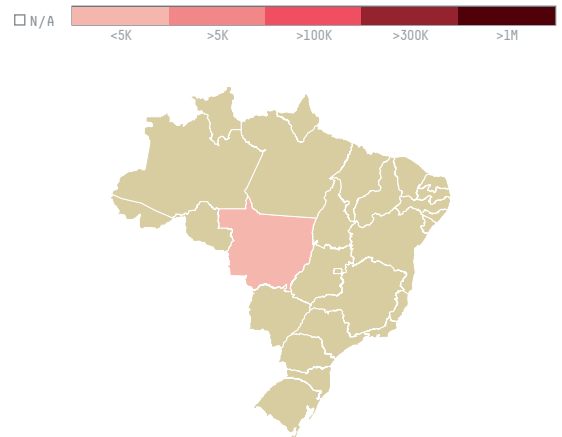

trase

Al allaky for import and export

ACTIVITY: **Importer**
COMMODITY: **Corn**
COUNTRY: **Brazil**
YEAR: **2015**

Al allaky for import and export was the 127th largest importer of corn from BRAZIL in 2015, accounting for 156 tons. As an importer, Al allaky for import and export sources from 1 municipalities, or 0% of the corn production municipalities. The main destination of the corn imported by Al allaky for import and export is Egypt, accounting for 100% of the total.

TOP DESTINATION COUNTRIES OF CORN IMPORTED BY AL ALLAKY FOR IMPORT AND EXPORT:

COMPARING COMPANIES IMPORTING CORN FROM BRAZIL IN 2015

Trase is a partnership between

In collaboration with

and many other organizations and individuals.