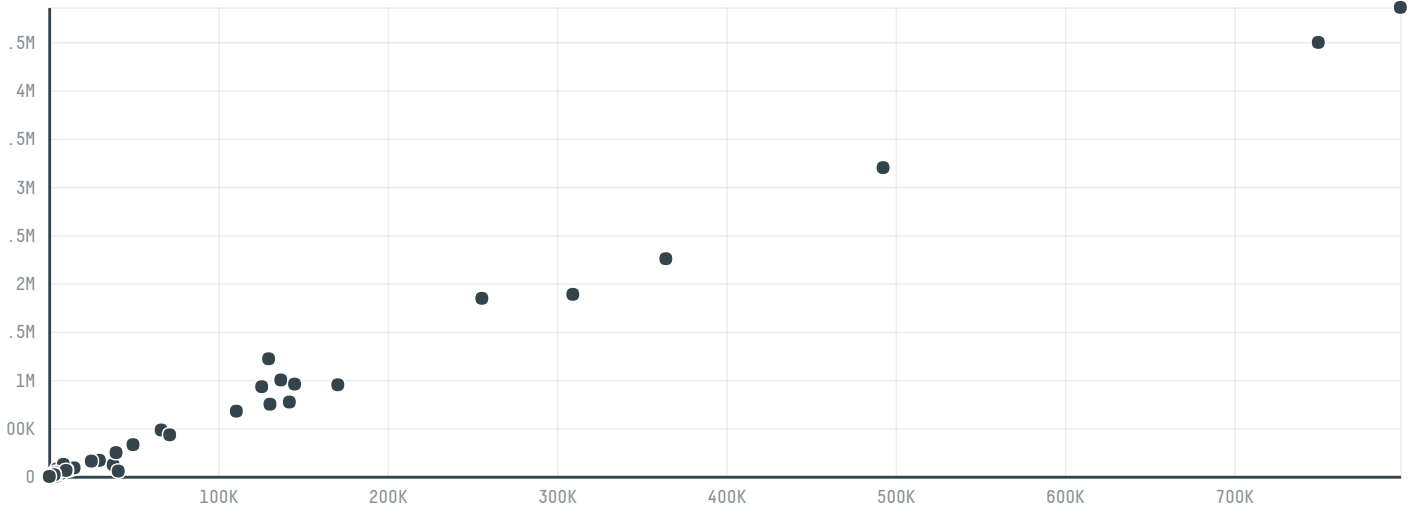

trase

Cotrade comercio e representacoes ltda - me

ACTIVITY COMMODITY COUNTRY YEAR
Exporter **Corn** **Brazil** **2017**

Cotrade comercio e representacoes ltda - me was the 222nd largest exporter of corn from BRAZIL in 2017, accounting for 0 tons. As an exporter, Cotrade comercio e representacoes ltda - me sources from 1 municipalities, or 0% of the corn production municipalities. The main destination of the corn exported by Cotrade comercio e representacoes ltda - me is Angola, accounting for 100% of the total.

TOP DESTINATION COUNTRIES OF CORN EXPORTED BY COTRADE COMERCIO E REPRESENTACOES LTDA - ME:

COMPARING COMPANIES EXPORTING CORN FROM BRAZIL IN 2017

Trase is a partnership between

In collaboration with

and many other organizations and individuals.