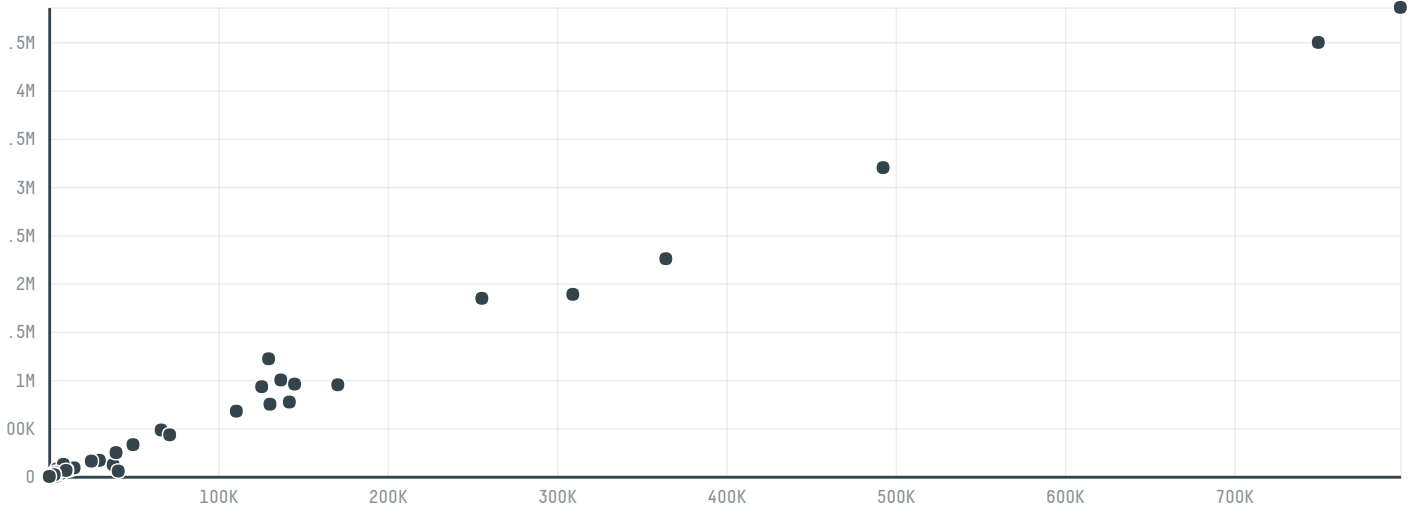

Trase is a partnership between

In collaboration with

and many other organizations and individuals.

Donors

[Terms of Use](#) · [Privacy policy](#) · [Cookie policy](#) · [Contact us](#)