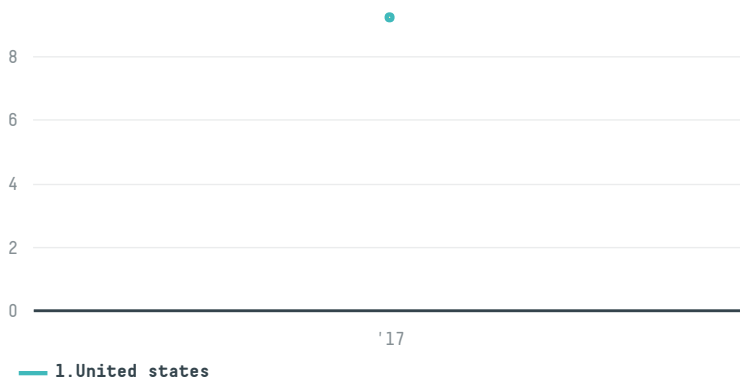

TOP DESTINATION COUNTRIES OF CORN EXPORTED BY SEA OLIMPICO IMPORTACAO E EXPORTACAO EIRELI - EPP:

COMPARING COMPANIES EXPORTING CORN FROM BRAZIL IN 2017