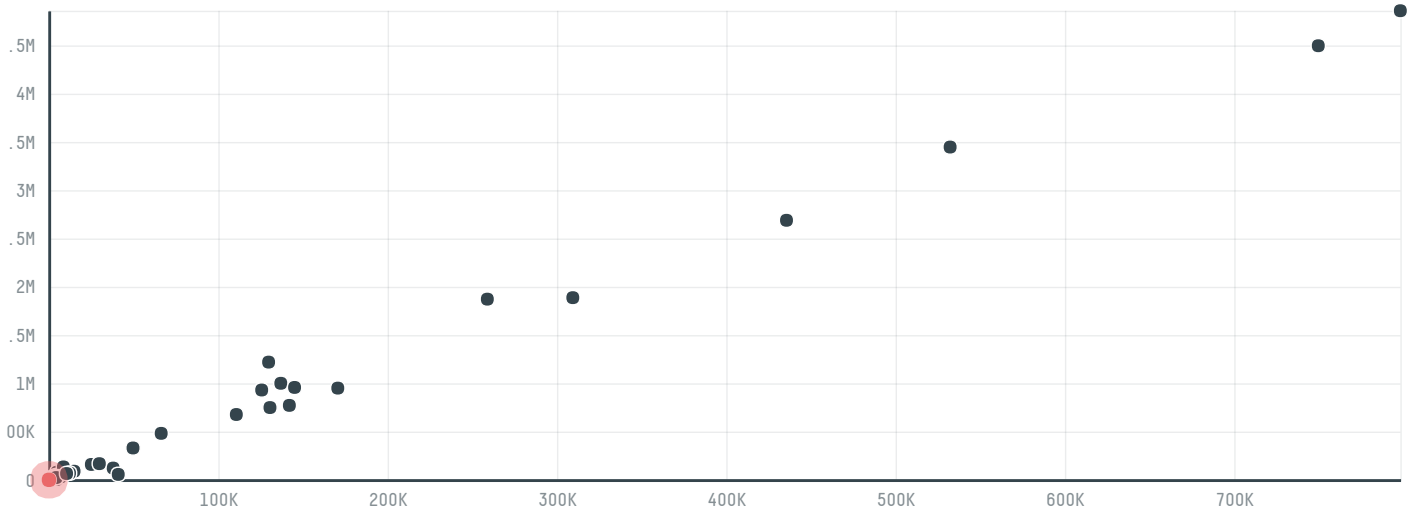

trase

Iguana comercio de caminhoes e maquinas ltda - me

ACTIVITY: Exporter group
COMMODITY: Corn
COUNTRY: Brazil
YEAR: 2017

Iguana comercio de caminhoes e maquinas ltda - me was the 112th largest exporter of corn from BRAZIL in 2017, accounting for 470 tons. As an exporter, Iguana comercio de caminhoes e maquinas ltda - me sources from 2 municipalities, or 0% of the corn production municipalities. The main destination of the corn exported by Iguana comercio de caminhoes e maquinas ltda - me is Peru, accounting for 100% of the total.

TOP DESTINATION COUNTRIES OF CORN EXPORTED BY IGUANA COMERCIO DE CAMINHOES E MAQUINAS LTDA - ME:

COMPARING COMPANIES EXPORTING CORN FROM BRAZIL IN 2017

Trase is a partnership between

In collaboration with