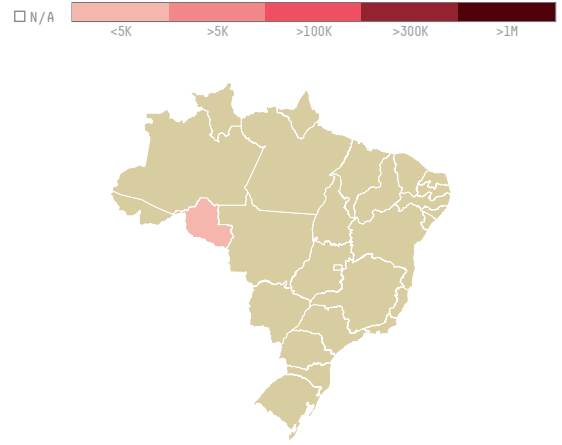

trase

Iguana comercio de caminhoes e maquinas ltda - me

ACTIVITY: Exporter group
COMMODITY: Corn
COUNTRY: Brazil
YEAR: 2017

Iguana comercio de caminhoes e maquinas ltda - me was the 112th largest exporter of corn from BRAZIL in 2017, accounting for 470 tons. As an exporter, Iguana comercio de caminhoes e maquinas ltda - me sources from 2 municipalities, or 0% of the corn production municipalities. The main destination of the corn exported by Iguana comercio de caminhoes e maquinas ltda - me is Peru, accounting for 100% of the total.

TOP DESTINATION COUNTRIES OF CORN EXPORTED BY IGUANA COMERCIO DE CAMINHOES E MAQUINAS LTDA - ME:

COMPARING COMPANIES EXPORTING CORN FROM BRAZIL IN 2017

Trase is a partnership between

In collaboration with