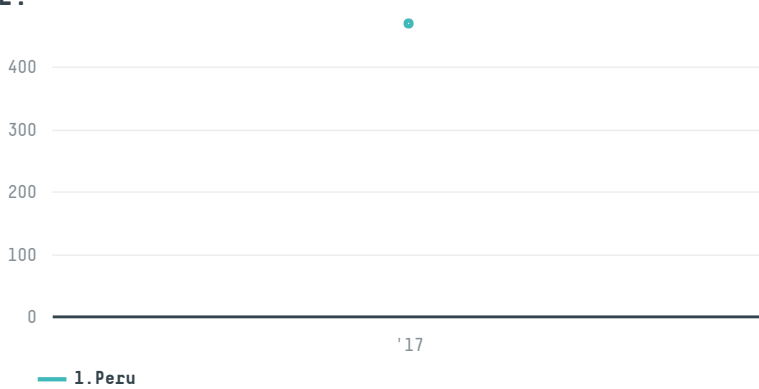

TOP DESTINATION COUNTRIES OF CORN EXPORTED BY IGUANA COMERCIO DE CAMINHOES E MAQUINAS LTDA - ME: