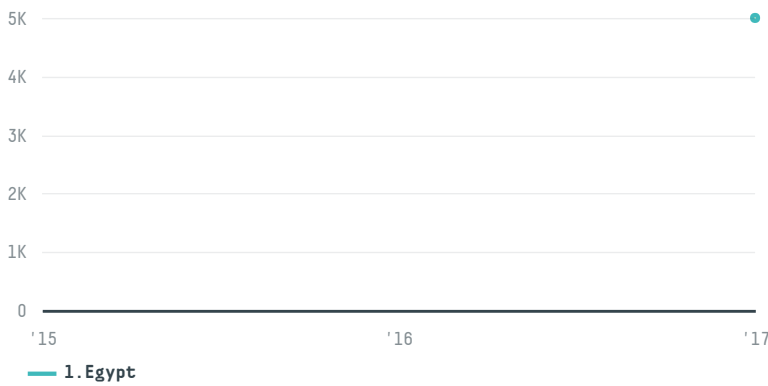

TOP DESTINATION COUNTRIES OF CORN EXPORTED BY AB COMERCIO DE INSUMOS: