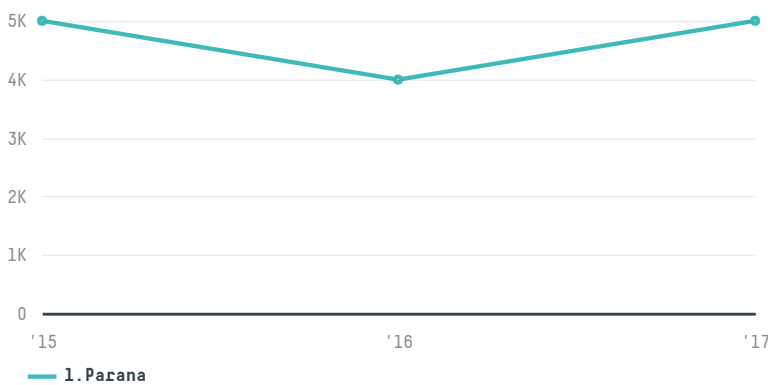

TOP DESTINATION COUNTRIES OF CORN EXPORTED BY AB COMERCIO DE INSUMOS: