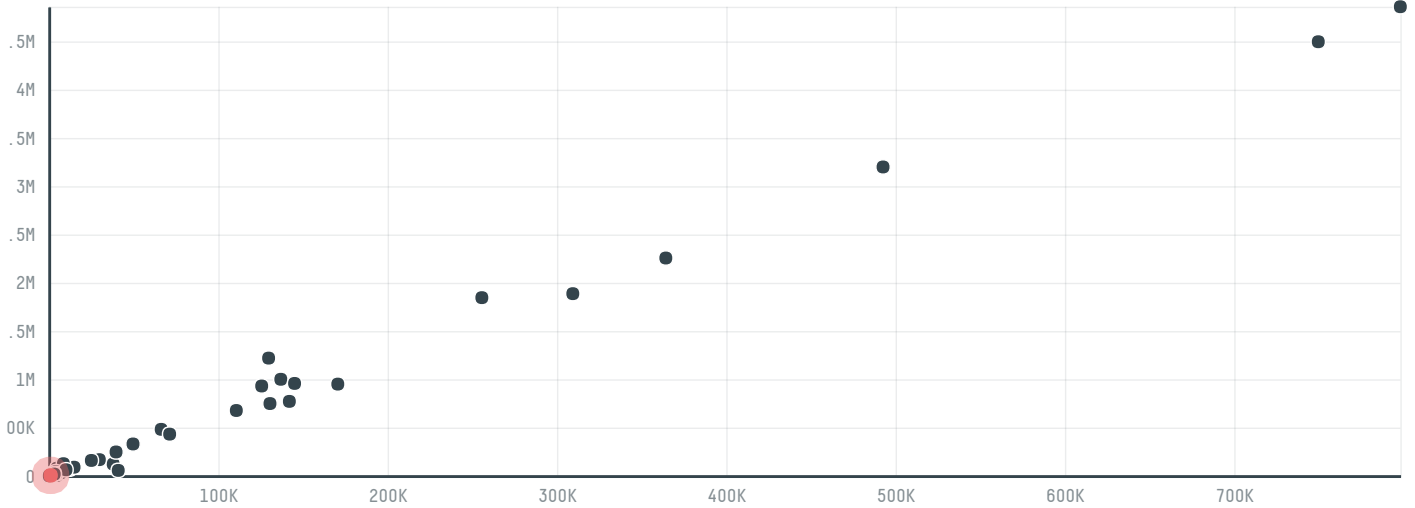

trase

Ab comercio de insumos

ACTIVITY: **Exporter**
COMMODITY: **Corn**
COUNTRY: **Brazil**
YEAR: **2017**

Ab comercio de insumos was the 74th largest exporter of corn from BRAZIL in 2017, accounting for 5 thousand tons. This is a 25% increase vs the previous year. As an exporter, Ab comercio de insumos sources from 1 municipalities, or 0% of the corn production municipalities. The main destination of the corn exported by Ab comercio de insumos is Egypt, accounting for 100% of the total.

TOP DESTINATION COUNTRIES OF CORN EXPORTED BY AB COMERCIO DE INSUMOS:

COMPARING COMPANIES EXPORTING CORN FROM BRAZIL IN 2017

Trase is a partnership between

In collaboration with

and many other organizations and individuals.