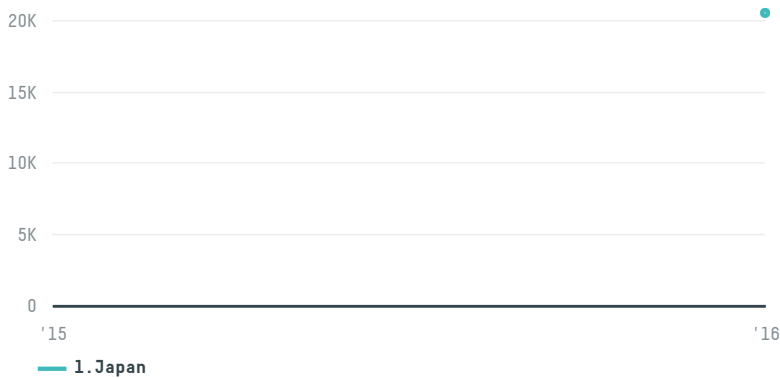

trase

Cooperativa agricola mista general osorio

ACTIVITY COMMODITY COUNTRY YEAR
Exporter **Corn** **Brazil** **2016**

Cooperativa agricola mista general osorio was the 38th largest exporter of corn from BRAZIL in 2016, accounting for 20 thousand tons. This is a 1024% increase vs the previous year. As an exporter, Cooperativa agricola mista general osorio sources from 2 municipalities, or 0% of the corn production municipalities. The main destination of the corn exported by Cooperativa agricola mista general osorio is Japan, accounting for 100% of the total.

TOP DESTINATION COUNTRIES OF CORN EXPORTED BY COOPERATIVA AGRICOLA MISTA GENERAL OSORIO:

COMPARING COMPANIES EXPORTING CORN FROM BRAZIL IN 2016

Trase is a partnership between

In collaboration with

and many other organizations and individuals.