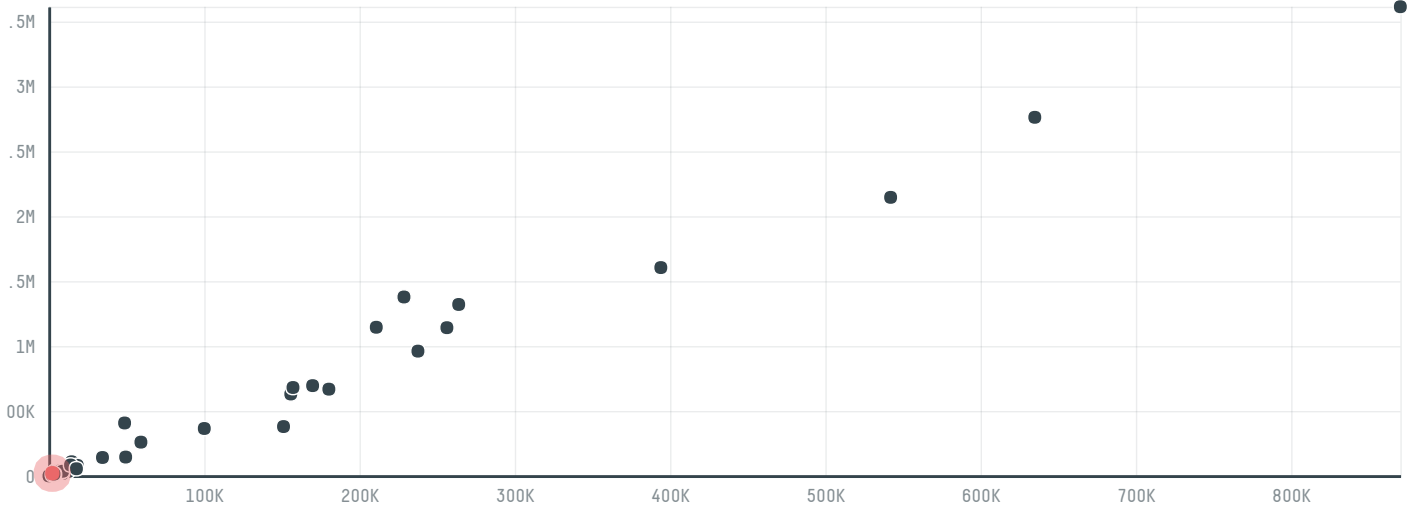

trase

Cooperativa agricola mista general osorio

ACTIVITY COMMODITY COUNTRY YEAR
Exporter **Corn** **Brazil** **2016**

Cooperativa agricola mista general osorio was the 38th largest exporter of corn from BRAZIL in 2016, accounting for 20 thousand tons. This is a 1024% increase vs the previous year. As an exporter, Cooperativa agricola mista general osorio sources from 2 municipalities, or 0% of the corn production municipalities. The main destination of the corn exported by Cooperativa agricola mista general osorio is Japan, accounting for 100% of the total.

TOP DESTINATION COUNTRIES OF CORN EXPORTED BY COOPERATIVA AGRICOLA MISTA GENERAL OSORIO:

COMPARING COMPANIES EXPORTING CORN FROM BRAZIL IN 2016

Trase is a partnership between

In collaboration with

and many other organizations and individuals.