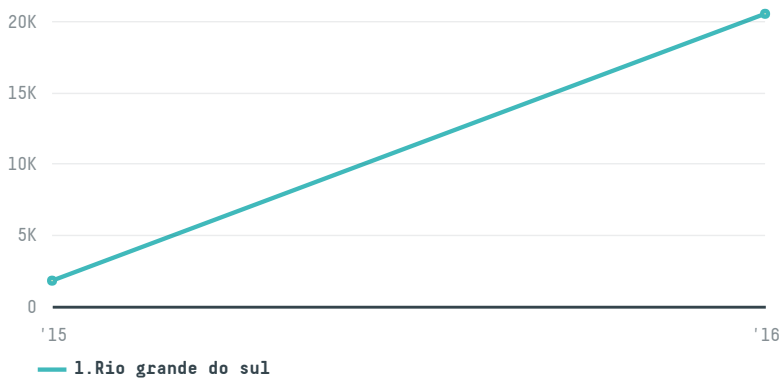

TOP DESTINATION COUNTRIES OF CORN EXPORTED BY COOPERATIVA AGRICOLA MISTA GENERAL OSORIO: