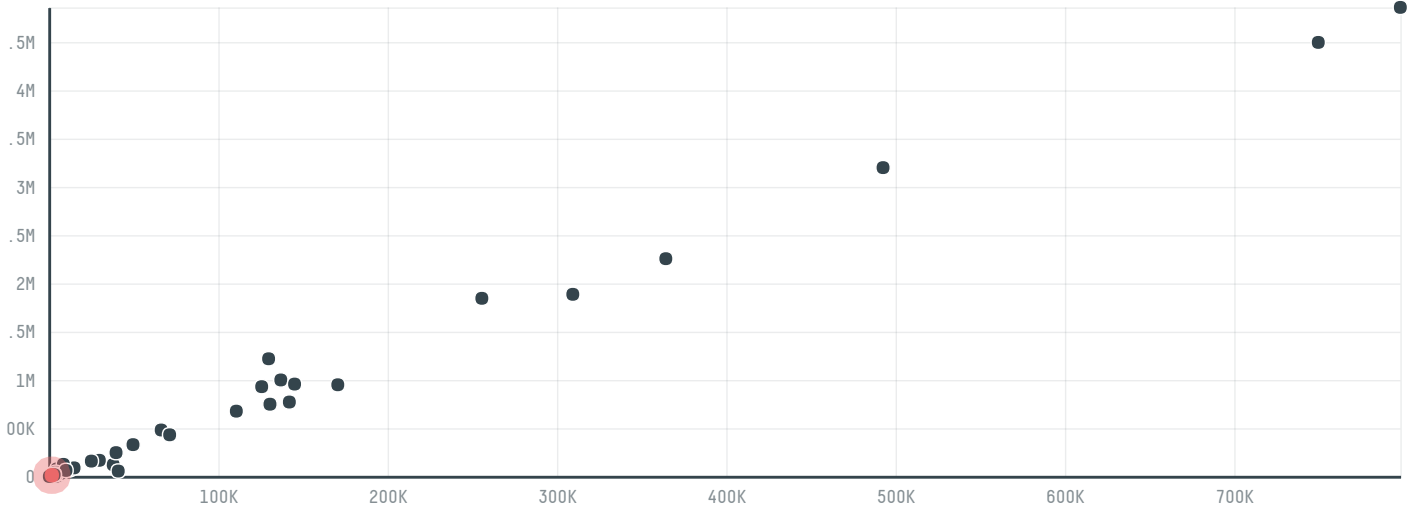

trase

Camera

ACTIVITY: **Exporter** COMMODITY: **Corn** COUNTRY: **Brazil** YEAR: **2017**

Camera was the 53rd largest exporter of corn from BRAZIL in 2017, accounting for 13 thousand tons. As an exporter, Camera sources from 1 municipalities, or 0% of the corn production municipalities. The main destination of the corn exported by Camera is Egypt, accounting for 52% of the total.

TOP DESTINATION COUNTRIES OF CORN EXPORTED BY CAMERA:

Trase is a partnership between

In collaboration with

and many other organizations and individuals.

Donors

[Terms of Use](#) · [Privacy policy](#) · [Cookie policy](#) · [Contact us](#)