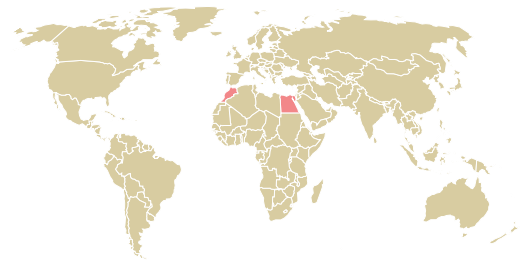

trase

Camera

ACTIVITY: **Exporter** COMMODITY: **Corn** COUNTRY: **Brazil** YEAR: **2017**

Camera was the 53rd largest exporter of corn from BRAZIL in 2017, accounting for 13 thousand tons. As an exporter, Camera sources from 1 municipalities, or 0% of the corn production municipalities. The main destination of the corn exported by Camera is Egypt, accounting for 52% of the total.

TOP DESTINATION COUNTRIES OF CORN EXPORTED BY CAMERA:

Trase is a partnership between

In collaboration with

and many other organizations and individuals.

Donors

[Terms of Use](#) · [Privacy policy](#) · [Cookie policy](#) · [Contact us](#)