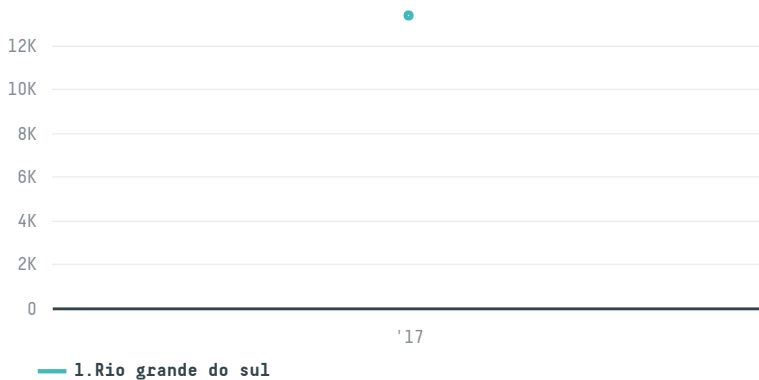

trase

Camera

ACTIVITY: **Exporter** COMMODITY: **Corn** COUNTRY: **Brazil** YEAR: **2017**

Camera was the 53rd largest exporter of corn from BRAZIL in 2017, accounting for 13 thousand tons. As an exporter, Camera sources from 1 municipalities, or 0% of the corn production municipalities. The main destination of the corn exported by Camera is Egypt, accounting for 52% of the total.

TOP DESTINATION COUNTRIES OF CORN EXPORTED BY CAMERA:

Trase is a partnership between

In collaboration with

and many other organizations and individuals.

Donors

[Terms of Use](#) · [Privacy policy](#) · [Cookie policy](#) · [Contact us](#)