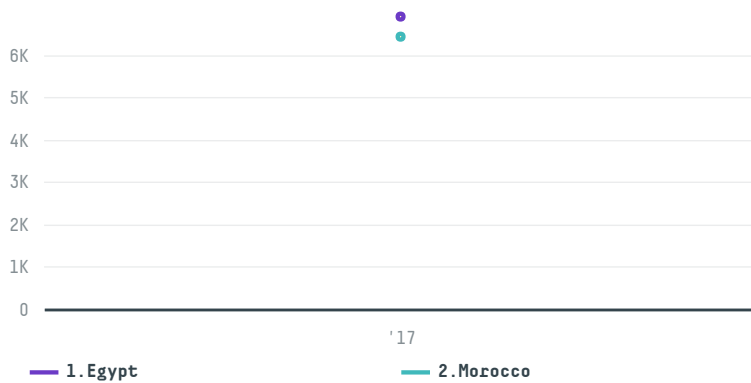

trase

Camera

ACTIVITY: **Exporter** COMMODITY: **Corn** COUNTRY: **Brazil** YEAR: **2017**

Camera was the 53rd largest exporter of corn from BRAZIL in 2017, accounting for 13 thousand tons. As an exporter, Camera sources from 1 municipalities, or 0% of the corn production municipalities. The main destination of the corn exported by Camera is Egypt, accounting for 52% of the total.

TOP DESTINATION COUNTRIES OF CORN EXPORTED BY CAMERA:

Trase is a partnership between

In collaboration with

and many other organizations and individuals.

Donors

[Terms of Use](#) · [Privacy policy](#) · [Cookie policy](#) · [Contact us](#)