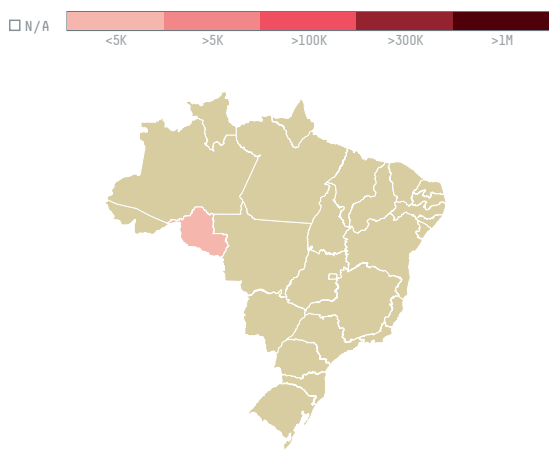

trase

Garate.-comercio de maquinas e produtos agricolas importacao

ACTIVITY: Exporter group
COMMODITY: Corn
COUNTRY: Brazil
YEAR: 2015

Garate.-comercio de maquinas e produtos agricolas importacao was the 114th largest exporter of corn from BRAZIL in 2015, accounting for 794 tons. As an exporter, Garate.-comercio de maquinas e produtos agricolas importacao sources from 1 municipalities, or 0% of the corn production municipalities. The main destination of the corn exported by Garate.-comercio de maquinas e produtos agricolas importacao is Peru, accounting for 100% of the total.

TOP DESTINATION COUNTRIES OF CORN EXPORTED BY GARATE.-COMERCIO DE MAQUINAS E PRODUTOS AGRICOLAS IMPORTACAO:

COMPARING COMPANIES EXPORTING CORN FROM BRAZIL IN 2015

Trase is a partnership between

In collaboration with