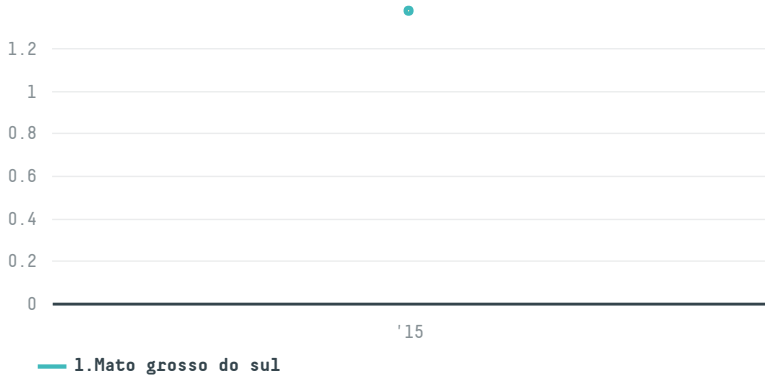

COMPARING COMPANIES EXPORTING CORN FROM BRAZIL IN 2015

Trase is a partnership between

In collaboration with

and many other organizations and individuals.

Donors

[Terms of Use](#) · [Privacy policy](#) · [Cookie policy](#) · [Contact us](#)

This website uses cookies to provide you with an improved user experience. By continuing to browse this site, you consent to the use of cookies and similar technologies. Please visit our [privacy policy](#) for further details.

I AGREE