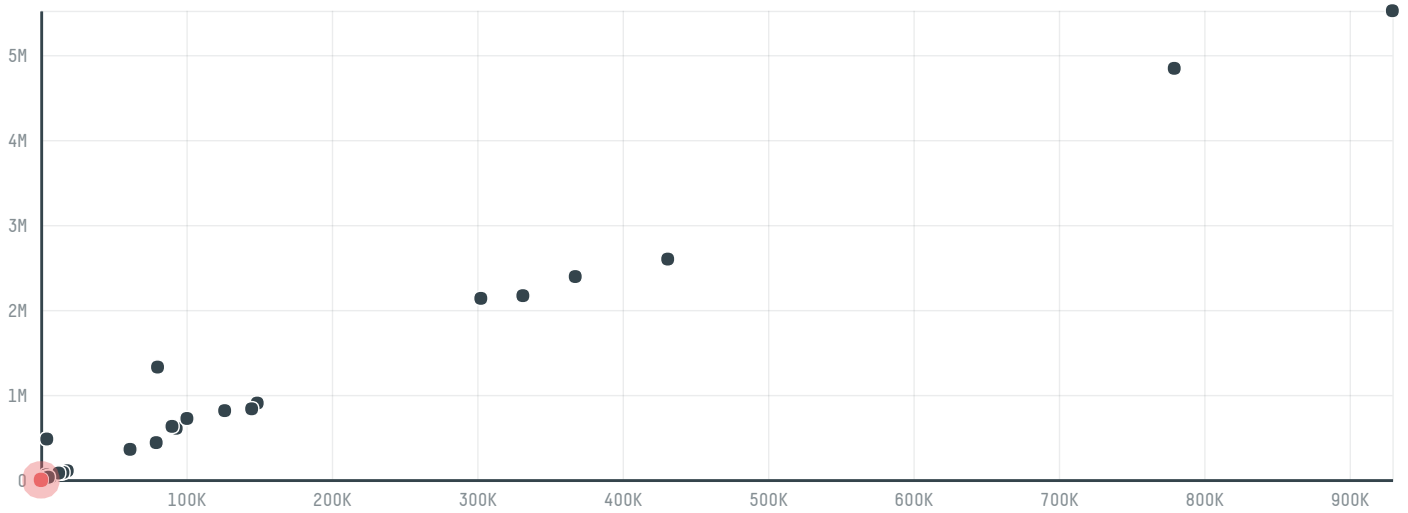

trase

Bagagem importacao e exportacao eireli - epp

ACTIVITY: Exporter group
COMMODITY: Corn
COUNTRY: Brazil
YEAR: 2015

Bagagem importacao e exportacao eireli - epp was the 192nd largest exporter of corn from BRAZIL in 2015, accounting for 8 tons. As an exporter, Bagagem importacao e exportacao eireli - epp sources from 2 municipalities, or 0% of the corn production municipalities. The main destination of the corn exported by Bagagem importacao e exportacao eireli - epp is Paraguay, accounting for 100% of the total.

TOP DESTINATION COUNTRIES OF CORN EXPORTED BY BAGAGEM IMPORTACAO E EXPORTACAO EIRELI - EPP:

COMPARING COMPANIES EXPORTING CORN FROM BRAZIL IN 2015

Trase is a partnership between

In collaboration with

and many other organizations and individuals.