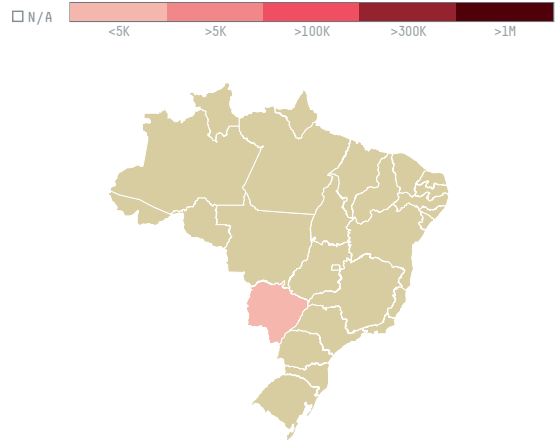

trase

Bagagem importacao e exportacao eireli - epp

ACTIVITY: Exporter group
COMMODITY: Corn
COUNTRY: Brazil
YEAR: 2015

Bagagem importacao e exportacao eireli - epp was the 192nd largest exporter of corn from BRAZIL in 2015, accounting for 8 tons. As an exporter, Bagagem importacao e exportacao eireli - epp sources from 2 municipalities, or 0% of the corn production municipalities. The main destination of the corn exported by Bagagem importacao e exportacao eireli - epp is Paraguay, accounting for 100% of the total.

TOP DESTINATION COUNTRIES OF CORN EXPORTED BY BAGAGEM IMPORTACAO E EXPORTACAO EIRELI - EPP:

COMPARING COMPANIES EXPORTING CORN FROM BRAZIL IN 2015

Trase is a partnership between

In collaboration with

and many other organizations and individuals.