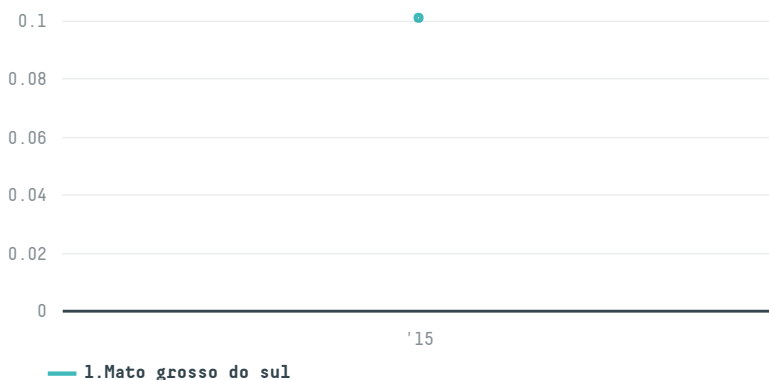

TOP DESTINATION COUNTRIES OF CORN EXPORTED BY IMPEX EXPORTADORA DE ALIMENTOS EIRELI: