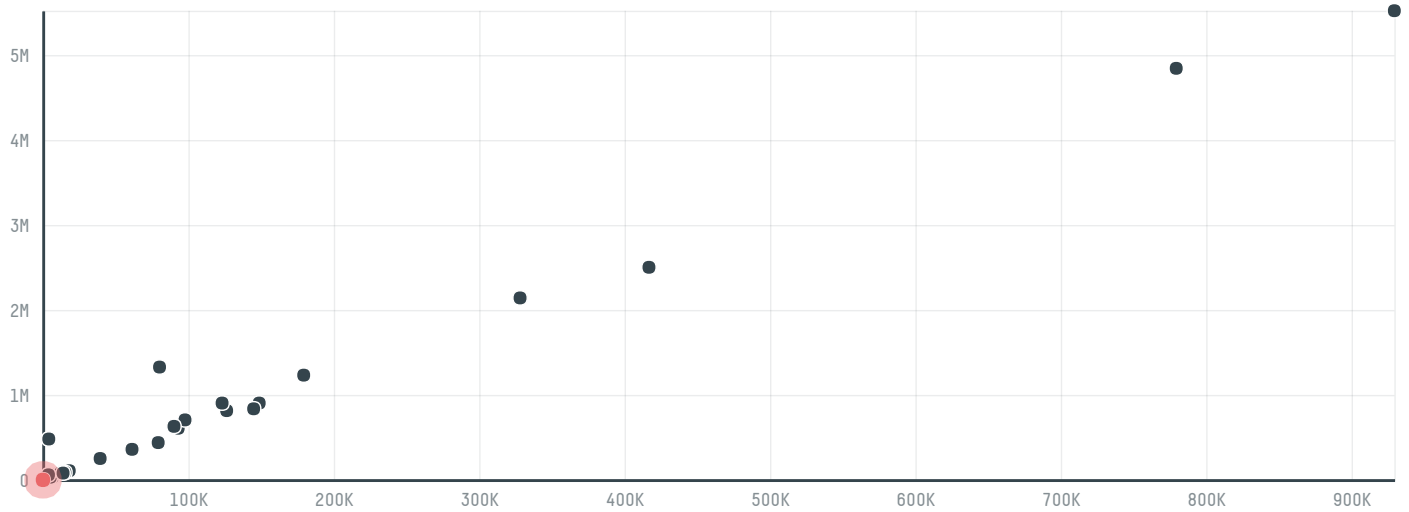

COMPARING COMPANIES EXPORTING CORN FROM BRAZIL IN 2015

Trase is a partnership between

In collaboration with

and many other organizations and individuals.

Donors

[Terms of Use](#) · [Privacy policy](#) · [Cookie policy](#) · [Contact us](#)