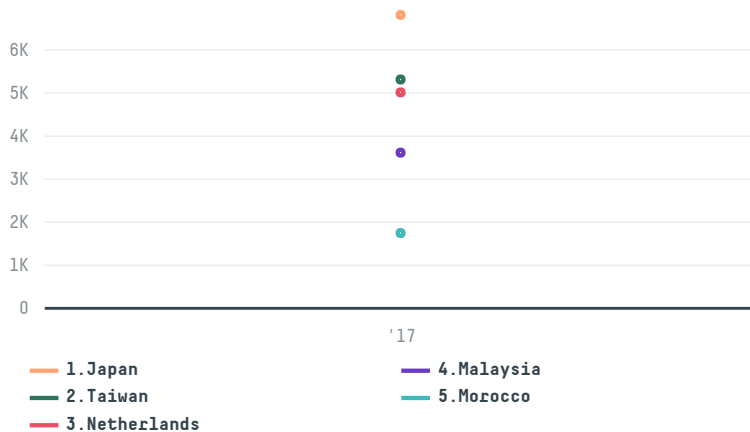

trase

Pereira & parra pereira ltda - epp

ACTIVITY: **Exporter**
COMMODITY: **Corn**
COUNTRY: **Brazil**
YEAR: **2017**

Pereira & parra pereira ltda - epp was the 42nd largest exporter of corn from BRAZIL in 2017, accounting for 26 thousand tons. As an exporter, Pereira & parra pereira ltda - epp sources from 1 municipalities, or 0% of the corn production municipalities. The main destination of the corn exported by Pereira & parra pereira ltda - epp is Japan, accounting for 26% of the total.

TOP DESTINATION COUNTRIES OF CORN EXPORTED BY PEREIRA & PARRA PEREIRA LTDA - EPP:

COMPARING COMPANIES EXPORTING CORN FROM BRAZIL IN 2017

Trase is a partnership between

In collaboration with

and many other organizations and individuals.