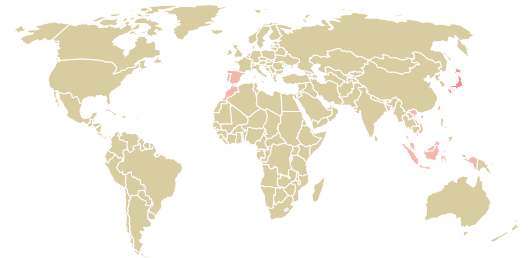

trase

Pereira & parra pereira ltda - epp

ACTIVITY: **Exporter**
COMMODITY: **Corn**
COUNTRY: **Brazil**
YEAR: **2017**

Pereira & parra pereira ltda - epp was the 42nd largest exporter of corn from BRAZIL in 2017, accounting for 26 thousand tons. As an exporter, Pereira & parra pereira ltda - epp sources from 1 municipalities, or 0% of the corn production municipalities. The main destination of the corn exported by Pereira & parra pereira ltda - epp is Japan, accounting for 26% of the total.

TOP DESTINATION COUNTRIES OF CORN EXPORTED BY PEREIRA & PARRA PEREIRA LTDA - EPP:

COMPARING COMPANIES EXPORTING CORN FROM BRAZIL IN 2017

Trase is a partnership between

In collaboration with

and many other organizations and individuals.