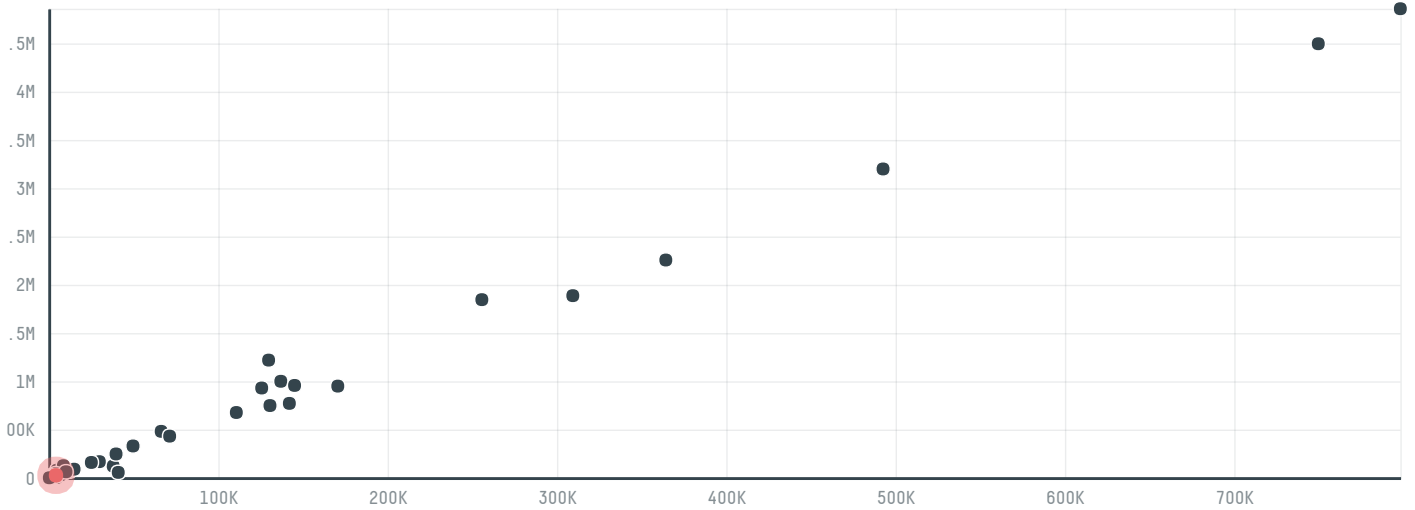

trase

Pereira & parra pereira ltda - epp

ACTIVITY: **Exporter**
COMMODITY: **Corn**
COUNTRY: **Brazil**
YEAR: **2017**

Pereira & parra pereira ltda - epp was the 42nd largest exporter of corn from BRAZIL in 2017, accounting for 26 thousand tons. As an exporter, Pereira & parra pereira ltda - epp sources from 1 municipalities, or 0% of the corn production municipalities. The main destination of the corn exported by Pereira & parra pereira ltda - epp is Japan, accounting for 26% of the total.

TOP DESTINATION COUNTRIES OF CORN EXPORTED BY PEREIRA & PARRA PEREIRA LTDA - EPP:

COMPARING COMPANIES EXPORTING CORN FROM BRAZIL IN 2017

Trase is a partnership between

In collaboration with

and many other organizations and individuals.