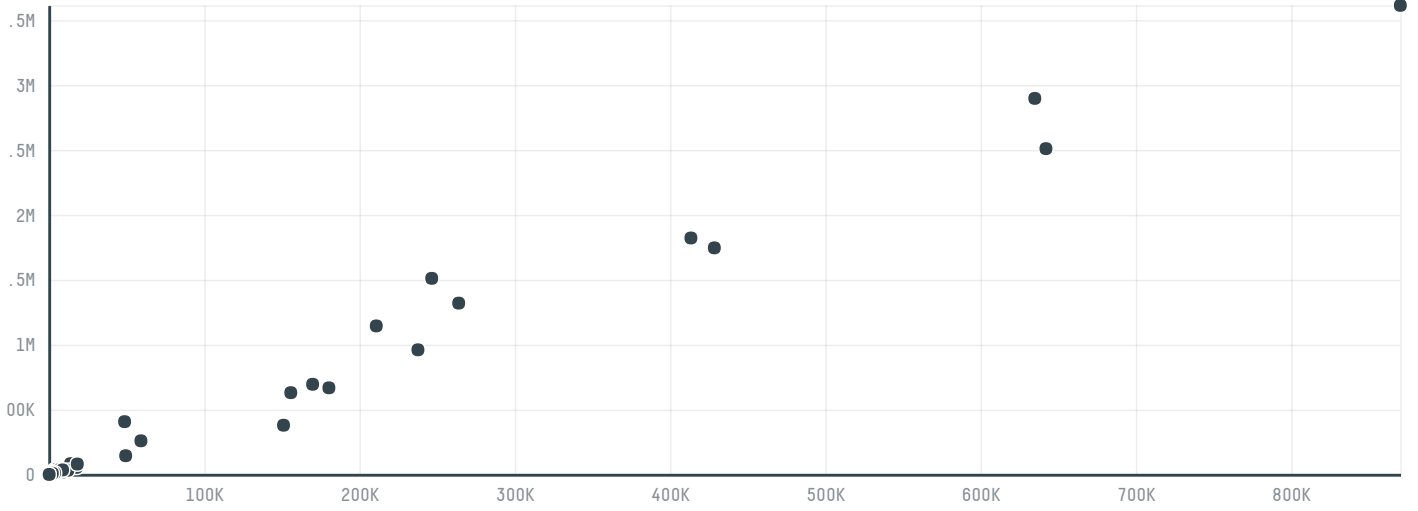

trase

G. e. faccio industria e commercio ltda

ACTIVITY: **Exporter group** COMMODITY: **Corn** COUNTRY: **Brazil** YEAR: **2016**

G. e. faccio industria e commercio ltda was the 133rd largest exporter of corn from BRAZIL in 2016, accounting for 30 tons. As an exporter, G. e. faccio industria e commercio ltda sources from 1 municipalities, or 0% of the corn production municipalities. The main destination of the corn exported by G. e. faccio industria e commercio ltda is Venezuela, accounting for 100% of the total.

TOP DESTINATION COUNTRIES OF CORN EXPORTED BY G. E. FACCIO INDUSTRIA E COMERCIO LTDA:

COMPARING COMPANIES EXPORTING CORN FROM BRAZIL IN 2016

Trase is a partnership between

In collaboration with

and many other organizations and individuals.