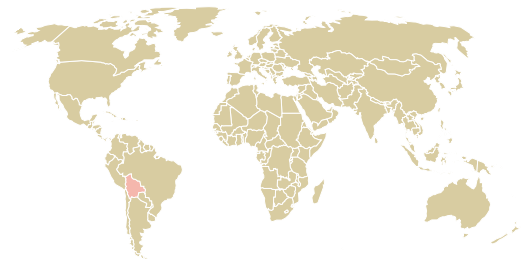

# trase

## D. moraes da silva importacao e exportacao - me

ACTIVITY      COMMODITY      COUNTRY      YEAR  
**Exporter**      **Corn**      **Brazil**      **2016**

D. moraes da silva importacao e exportacao - me was the 162nd largest exporter of corn from BRAZIL in 2016, accounting for 10 tons. As an exporter, D. moraes da silva importacao e exportacao - me sources from 1 municipalities, or 0% of the corn production municipalities. The main destination of the corn exported by D. moraes da silva importacao e exportacao - me is Bolivia, accounting for 100% of the total.

### TOP DESTINATION COUNTRIES OF CORN EXPORTED BY D. MORAES DA SILVA IMPORTACAO E EXPORTACAO - ME: