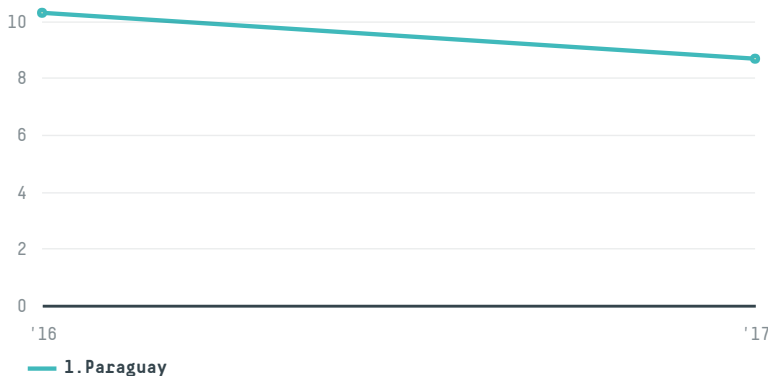

TOP DESTINATION COUNTRIES OF CORN EXPORTED BY EXPORTADORA E IMPORTADORA PANAMBI LTDA - EPP: