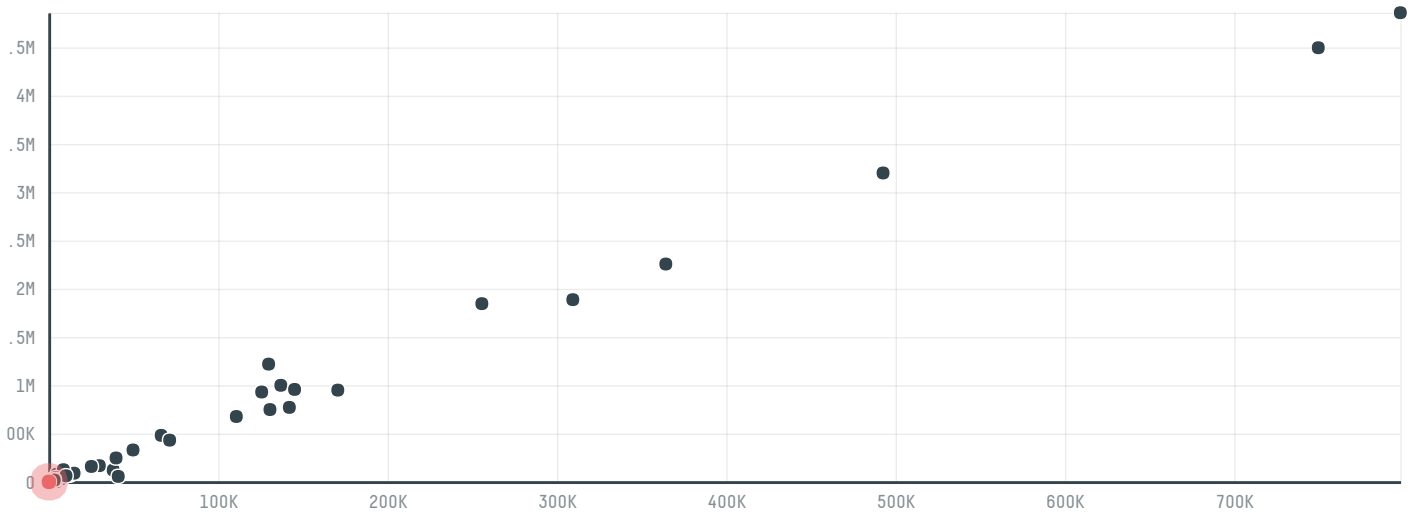

COMPARING COMPANIES EXPORTING CORN FROM BRAZIL IN 2017

Trase is a partnership between

In collaboration with

and many other organizations and individuals.

Donors

[Terms of Use](#) · [Privacy policy](#) · [Cookie policy](#) · [Contact us](#)

This website uses cookies to provide you with an improved user experience. By continuing to browse this site, you consent to the use of cookies and similar technologies. Please visit our [privacy policy](#) for further details.

I AGREE