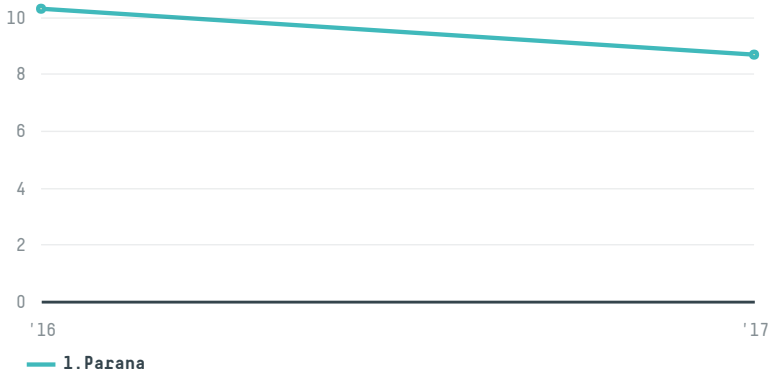

COMPARING COMPANIES EXPORTING CORN FROM BRAZIL IN 2017

Trase is a partnership between

In collaboration with

and many other organizations and individuals.

Donors

[Terms of Use](#) · [Privacy policy](#) · [Cookie policy](#) · [Contact us](#)

This website uses cookies to provide you with an improved user experience. By continuing to browse this site, you consent to the use of cookies and similar technologies. Please visit our [privacy policy](#) for further details.

I AGREE