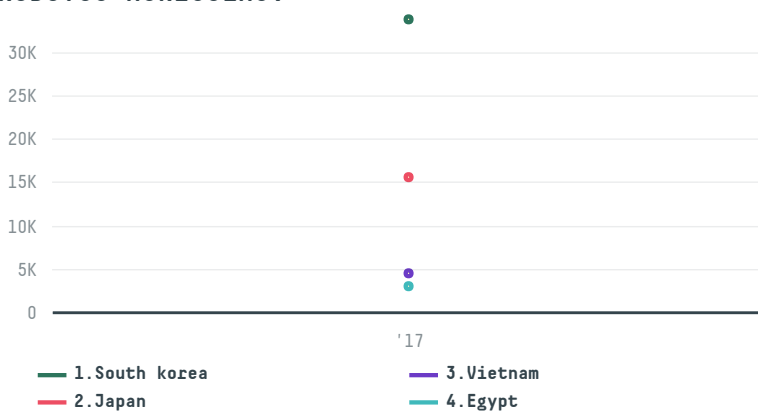

TOP DESTINATION COUNTRIES OF CORN IMPORTED BY LANSING BRASIL COMERCIAL & EXPORTADORA DE PRODUTOS AGRICOLAS: