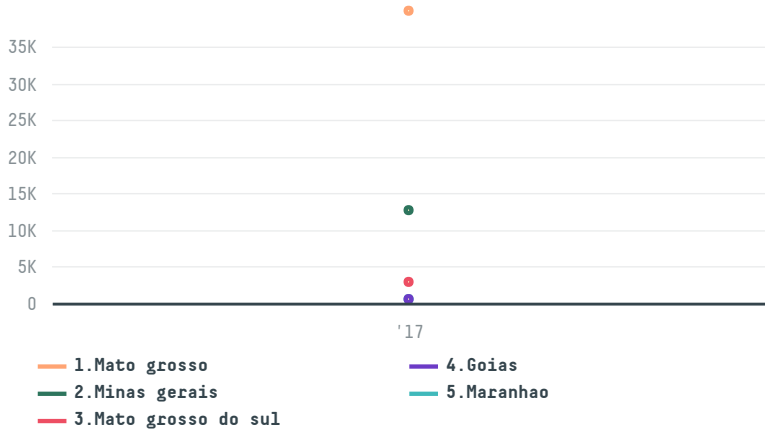

COMPARING COMPANIES IMPORTING CORN FROM BRAZIL IN 2017

Trase is a partnership between

In collaboration with

and many other organizations and individuals.

Donors

[Terms of Use](#) · [Privacy policy](#) · [Cookie policy](#) · [Contact us](#)

This website uses cookies to provide you with an improved user experience. By continuing to browse this site, you consent to the use of cookies and similar technologies. Please visit our [privacy policy](#) for further details.

I AGREE