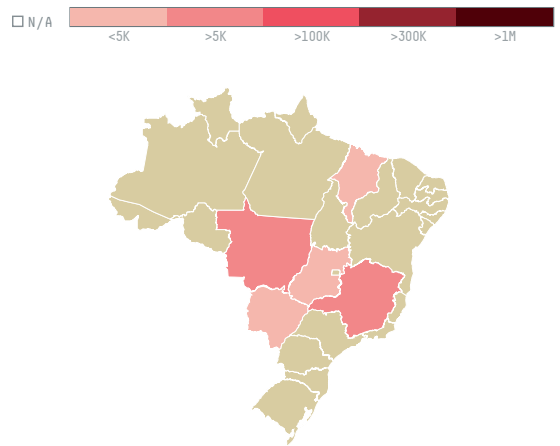

# trase

## Lansing brasil comercial & exportadora de produtos agricolas

ACTIVITY      COMMODITY      COUNTRY      YEAR  
**Importer      Corn      Brazil      2017**

Lansing brasil comercial & exportadora de produtos agricolas was the 29th largest importer of corn from BRAZIL in 2017, accounting for 57 thousand tons. As an importer, Lansing brasil comercial & exportadora de produtos agricolas sources from 10 municipalities, or 0% of the corn production municipalities. The main destination of the corn imported by Lansing brasil comercial & exportadora de produtos agricolas is South korea, accounting for 59% of the total.

### TOP DESTINATION COUNTRIES OF CORN IMPORTED BY LANSING BRASIL COMERCIAL & EXPORTADORA DE PRODUTOS AGRICOLAS:

COMPARING COMPANIES IMPORTING CORN FROM BRAZIL IN 2017

Trase is a partnership between

In collaboration with