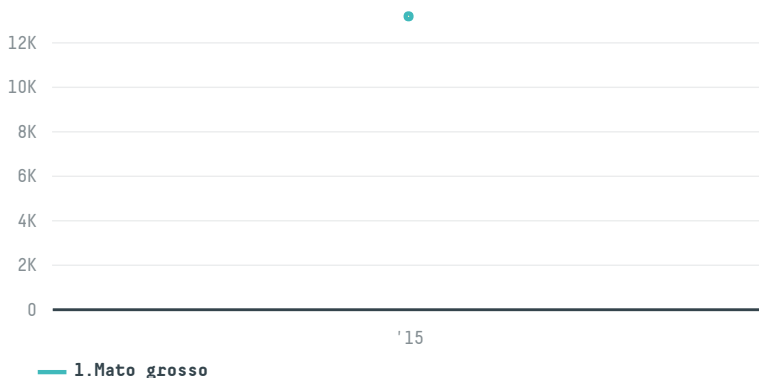

TOP DESTINATION COUNTRIES OF CORN EXPORTED BY BOM JESUS AGROPECUARIA: