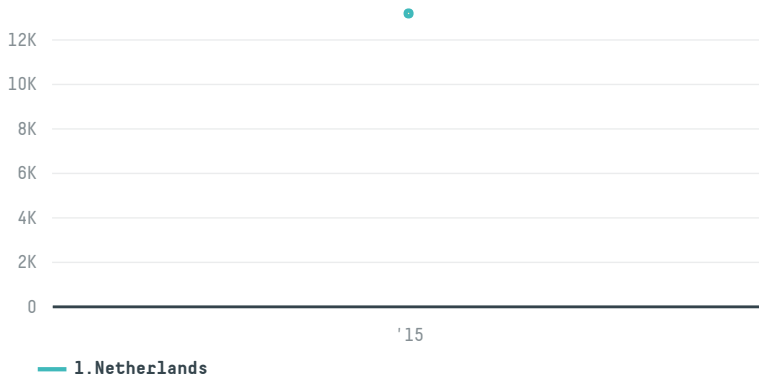

trase

Bom Jesus agropecuaria

ACTIVITY: **Exporter**
COMMODITY: **Corn**
COUNTRY: **Brazil**
YEAR: **2015**

Bom Jesus agropecuaria was the 59th largest exporter of corn from BRAZIL in 2015, accounting for 13 thousand tons. As an exporter, Bom Jesus agropecuaria sources from 1 municipalities, or 0% of the corn production municipalities. The main destination of the corn exported by Bom Jesus agropecuaria is Netherlands, accounting for 100% of the total.

TOP DESTINATION COUNTRIES OF CORN EXPORTED BY BOM JESUS AGROPECUARIA:

COMPARING COMPANIES EXPORTING CORN FROM BRAZIL IN 2015

Trase is a partnership between

In collaboration with

and many other organizations and individuals.