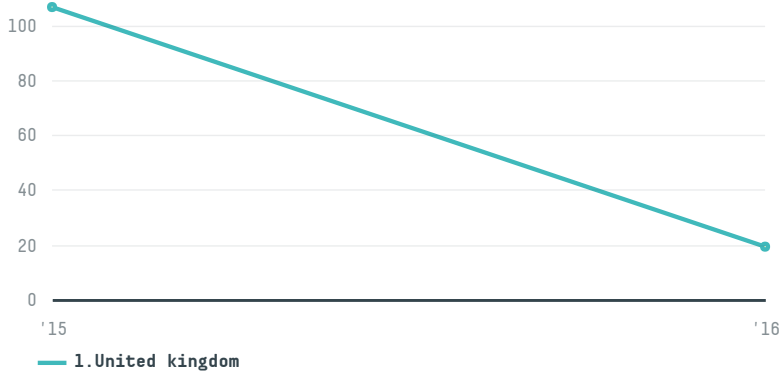

TOP DESTINATION COUNTRIES OF CORN EXPORTED BY COMPANHIA LORENZ: