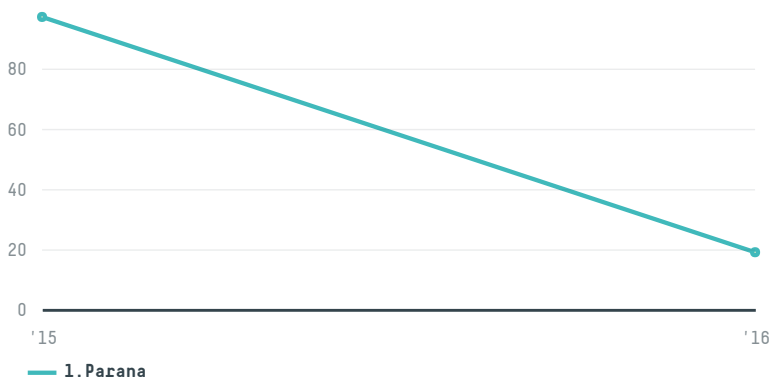

TOP DESTINATION COUNTRIES OF CORN EXPORTED BY COMPANHIA LORENZ: