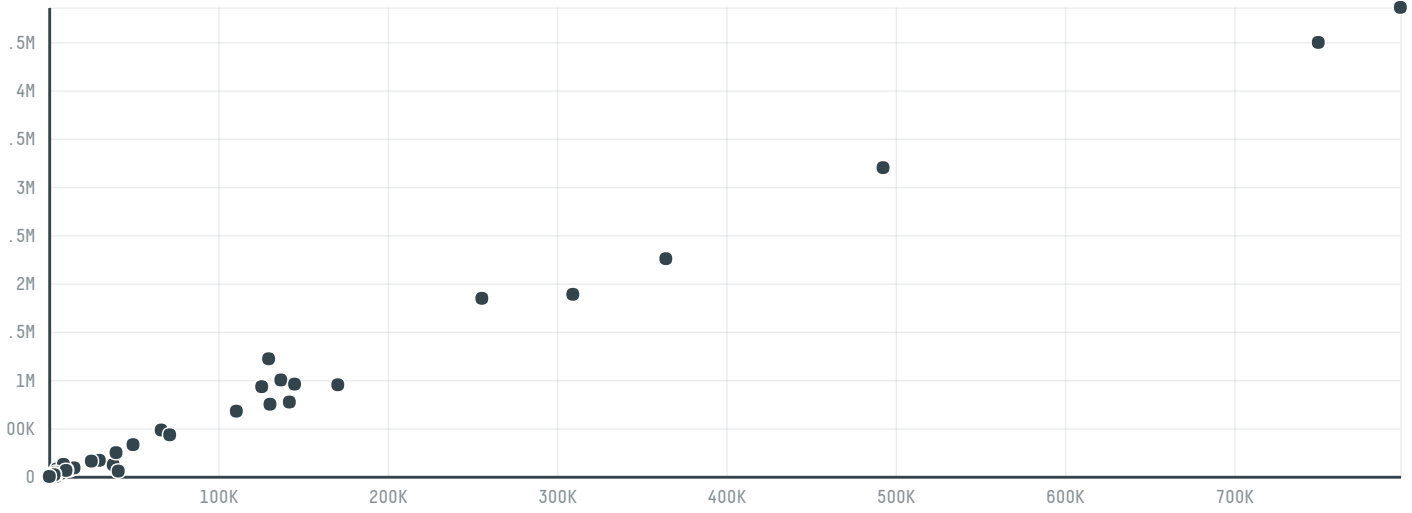

trase

Evolution comercial exportadora ltda.

ACTIVITY COMMODITY COUNTRY YEAR
Exporter **Corn** **Brazil** **2017**

Evolution comercial exportadora ltda. was the 157th largest exporter of corn from BRAZIL in 2017, accounting for 40 tons. As an exporter, Evolution comercial exportadora ltda. sources from 1 municipalities, or 0% of the corn production municipalities. The main destination of the corn exported by Evolution comercial exportadora ltda. is Venezuela, accounting for 100% of the total.

TOP DESTINATION COUNTRIES OF CORN EXPORTED BY EVOLUTION COMERCIAL EXPORTADORA LTDA.:

COMPARING COMPANIES EXPORTING CORN FROM BRAZIL IN 2017

Trase is a partnership between

In collaboration with

and many other organizations and individuals.