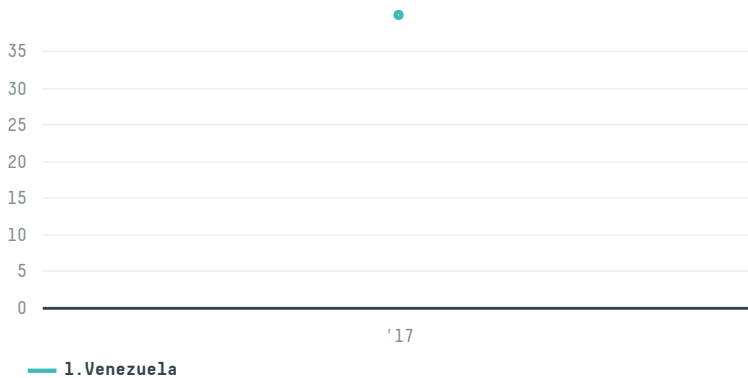

TOP DESTINATION COUNTRIES OF CORN EXPORTED BY EVOLUTION COMERCIAL EXPORTADORA LTDA.:

COMPARING COMPANIES EXPORTING CORN FROM BRAZIL IN 2017