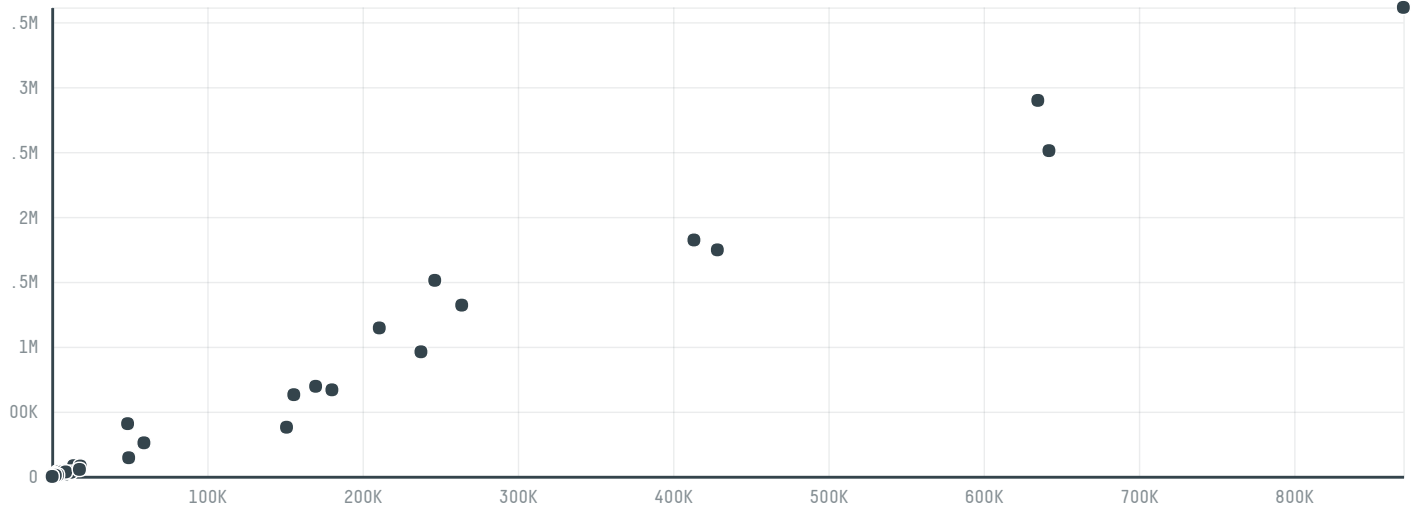

Trase is a partnership between

In collaboration with

and many other organizations and individuals.

Donors

[Terms of Use](#) · [Privacy policy](#) · [Cookie policy](#) · [Contact us](#)