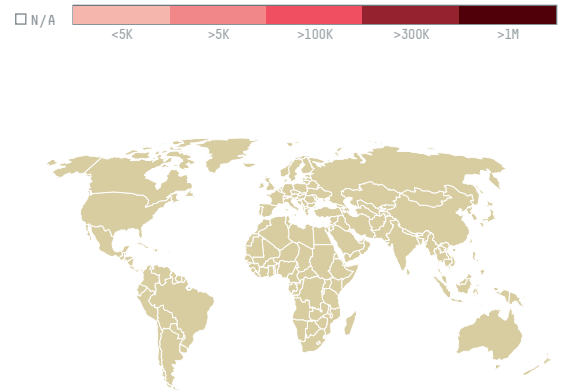

trase

Cilt brasil comercio importacao e exportacao eireli

ACTIVITY: Exporter group
COMMODITY: Corn
COUNTRY: Brazil
YEAR: 2016

Cilt brasil comercio importacao e exportacao eireli was the 198th largest exporter of corn from BRAZIL in 2016, accounting for 0 tons. This is a 88% decrease vs the previous year. As an exporter, Cilt brasil comercio importacao e exportacao eireli sources from 1 municipalities, or 0% of the corn production municipalities. The main destination of the corn exported by Cilt brasil comercio importacao e exportacao eireli is Switzerland, accounting for 100% of the total.

TOP DESTINATION COUNTRIES OF CORN EXPORTED BY CILT BRASIL COMERCIO IMPORTACAO E EXPORTACAO EIRELI:

COMPARING COMPANIES EXPORTING CORN FROM BRAZIL IN 2016

Trase is a partnership between

In collaboration with