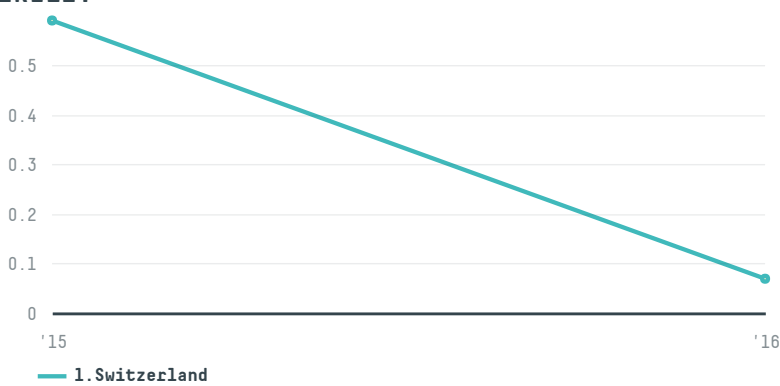

TOP DESTINATION COUNTRIES OF CORN EXPORTED BY CILT BRASIL COMERCIO IMPORTACAO E EXPORTACAO EIRELI:

COMPARING COMPANIES EXPORTING CORN FROM BRAZIL IN 2016