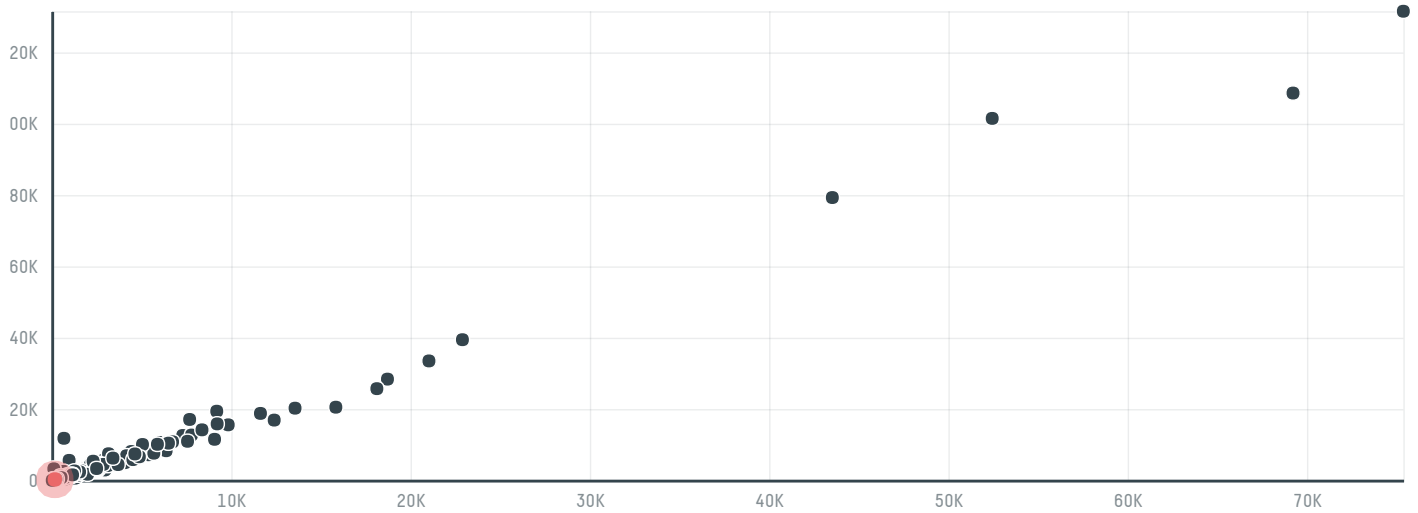

trase

La marco ith ve ihr tic ltd sti

ACTIVITY COMMODITY COUNTRY YEAR
Importer **Coffee** **Brazil** **2017**

La marco ith ve ihr tic ltd sti was the 409th largest importer of coffee from BRAZIL in 2017, accounting for 264 tons. As an importer, La marco ith ve ihr tic ltd sti sources from 1 municipalities, or 0% of the coffee production municipalities. The main destination of the coffee imported by La marco ith ve ihr tic ltd sti is Turkey, accounting for 100% of the total.

TOP DESTINATION COUNTRIES OF COFFEE IMPORTED BY LA MARCO ITH VE IHR TIC LTD STI:

COMPARING COMPANIES IMPORTING COFFEE FROM BRAZIL IN 2017

Trase is a partnership between

In collaboration with

and many other organizations and individuals.