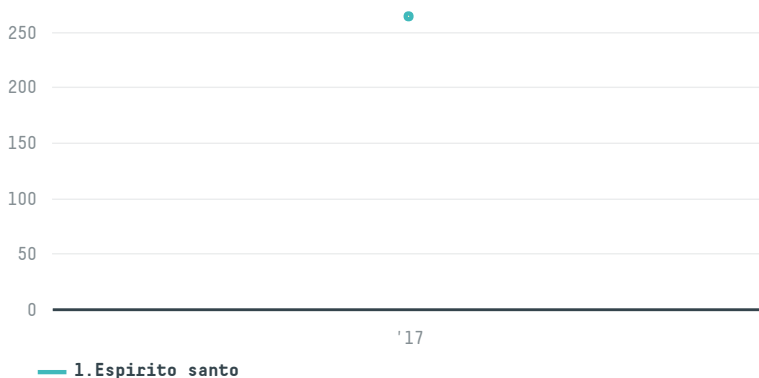

TOP DESTINATION COUNTRIES OF COFFEE IMPORTED BY LA MARCO ITH VE IHR TIC LTD STI: