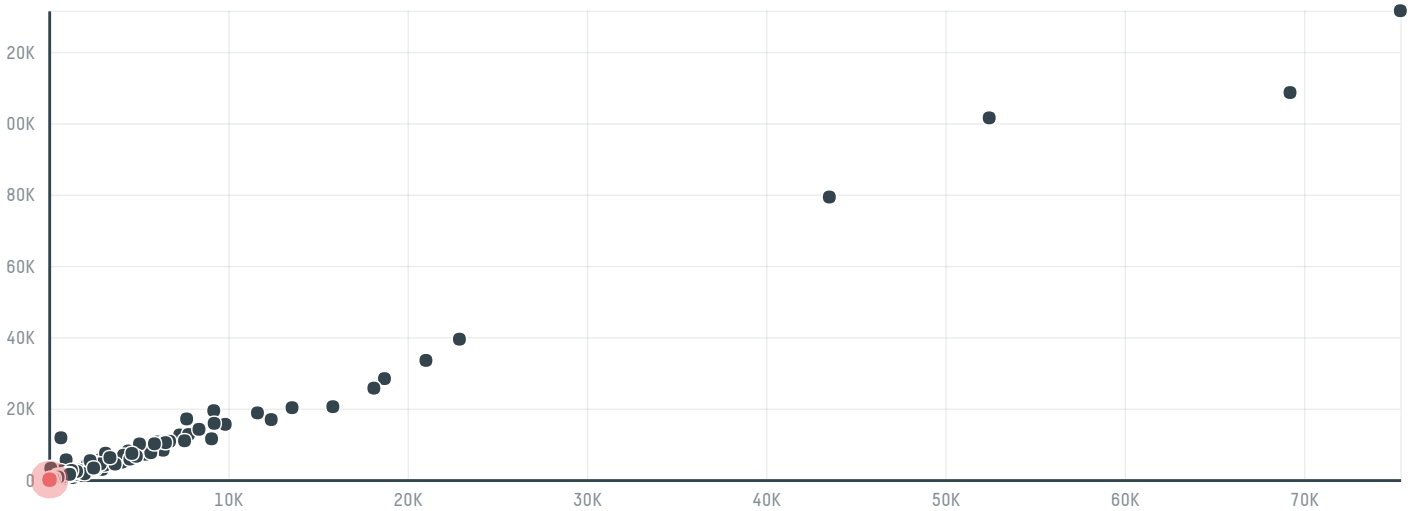

COMPARING COMPANIES IMPORTING COFFEE FROM BRAZIL IN 2017

Trase is a partnership between

In collaboration with

and many other organizations and individuals.

Donors

[Terms of Use](#) · [Privacy policy](#) · [Cookie policy](#) · [Contact us](#)

This website uses cookies to provide you with an improved user experience. By continuing to browse this site, you consent to the use of cookies and similar technologies. Please visit our [privacy policy](#) for further details.

I AGREE