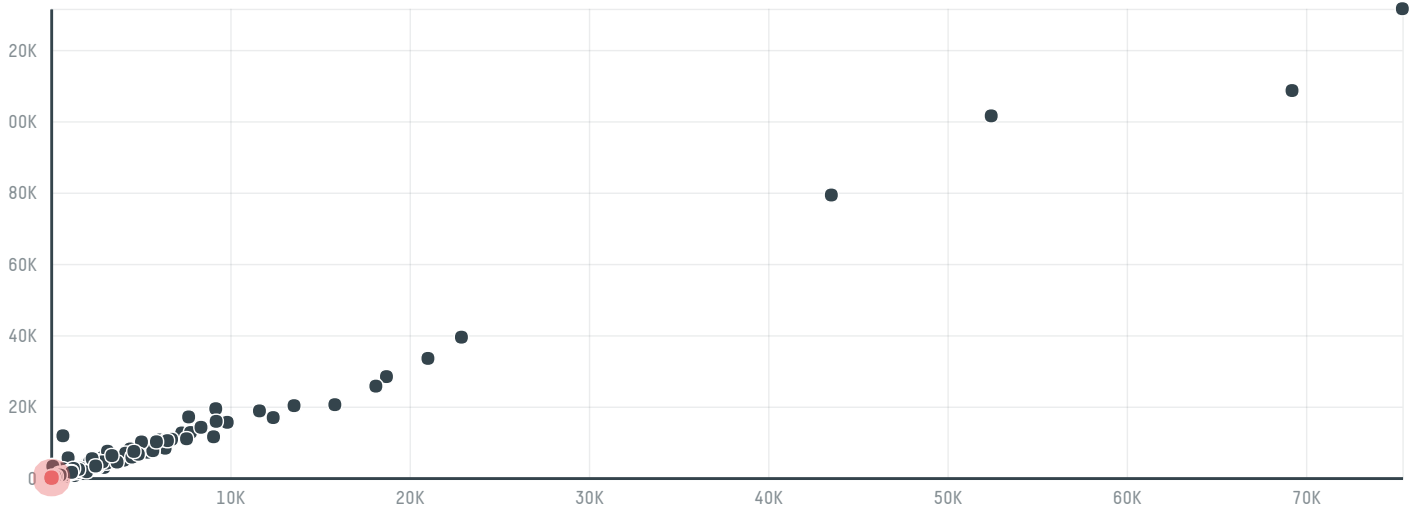

COMPARING COMPANIES IMPORTING COFFEE FROM BRAZIL IN 2017

Trase is a partnership between

In collaboration with

and many other organizations and individuals.

Donors

[Terms of Use](#) · [Privacy policy](#) · [Cookie policy](#) · [Contact us](#)