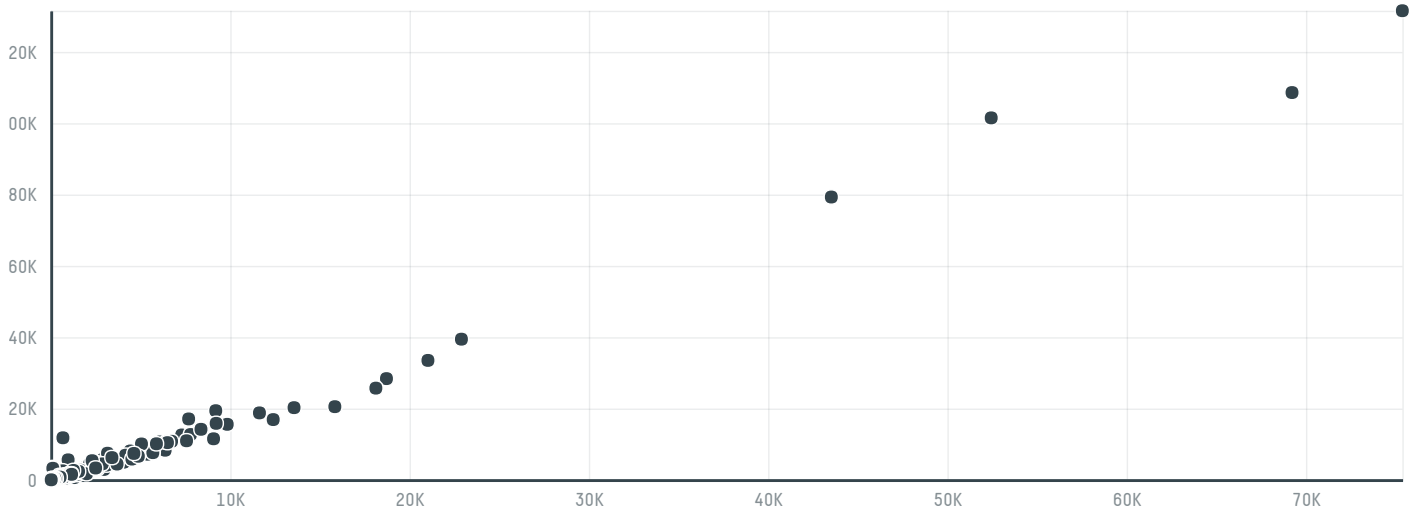

trase

Marubeni corporation coffee section s- 29230-a 1.760 s

ACTIVITY	COMMODITY	COUNTRY	YEAR
Importer	Coffee	Brazil	2017

Marubeni corporation coffee section s-29230-a 1.760 s was the 705th largest importer of coffee from BRAZIL in 2017, accounting for 106 tons. As an importer, Marubeni corporation coffee section s-29230-a 1.760 s sources from 1 municipalities, or 0% of the coffee production municipalities. The main destination of the coffee imported by Marubeni corporation coffee section s-29230-a 1.760 s is Japan, accounting for 100% of the total.

TOP DESTINATION COUNTRIES OF COFFEE IMPORTED BY MARUBENI CORPORATION COFFEE SECTION S-29230-A 1.760 S:

□ N/A <5K >5K >100K >300K >1M

COMPARING COMPANIES IMPORTING COFFEE FROM BRAZIL IN 2017

Trase is a partnership between