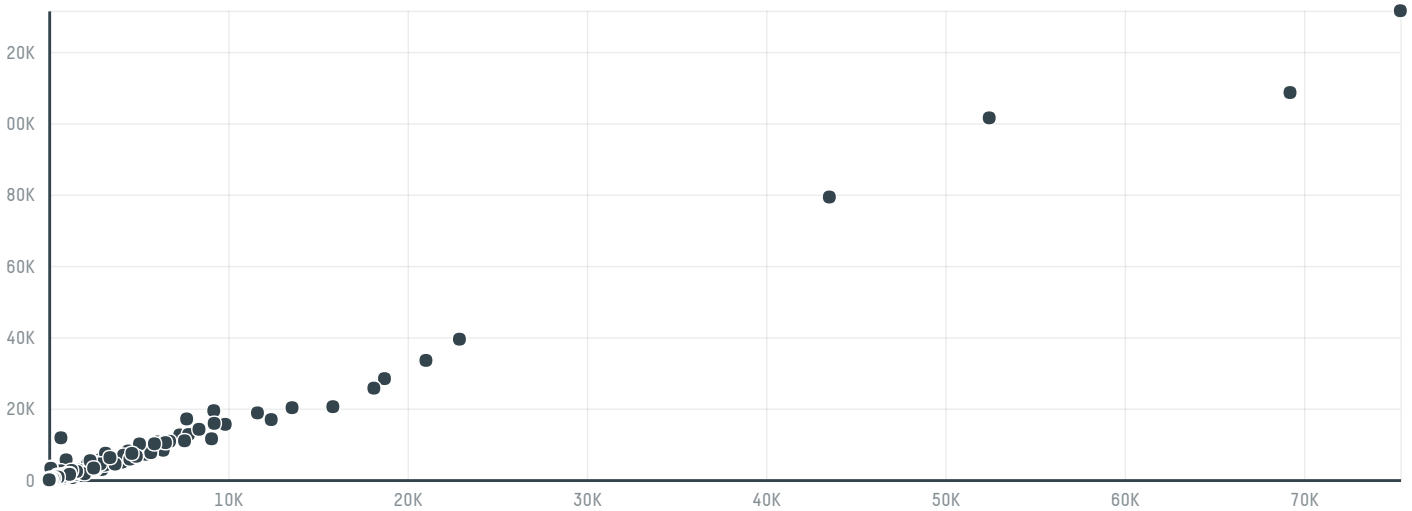

trase

Marubeni corporation coffee section s 30912 a 700 sacas

ACTIVITY	COMMODITY	COUNTRY	YEAR
Importer	Coffee	Brazil	2017

Marubeni corporation coffee section s 30912 a 700 sacas was the 985th largest importer of coffee from BRAZIL in 2017, accounting for 42 tons. As an importer, Marubeni corporation coffee section s 30912 a 700 sacas sources from 1 municipalities, or 0% of the coffee production municipalities. The main destination of the coffee imported by Marubeni corporation coffee section s 30912 a 700 sacas is Japan, accounting for 100% of the total.

TOP DESTINATION COUNTRIES OF COFFEE IMPORTED BY MARUBENI CORPORATION COFFEE SECTION S 30912 A 700 SACAS:

□ N/A <5K >5K >100K >300K >1M

COMPARING COMPANIES IMPORTING COFFEE FROM BRAZIL IN 2017

Trase is a partnership between