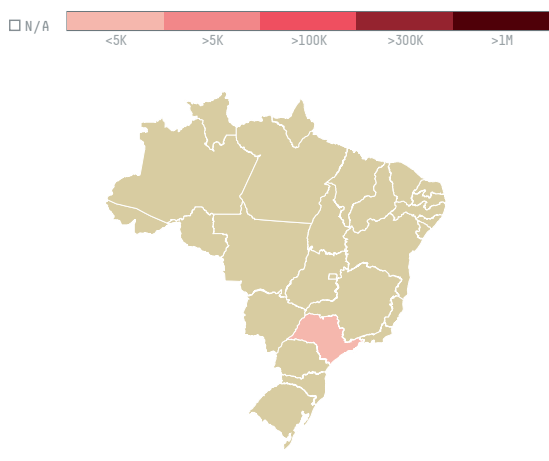

trase

Ecom japan limited (s-30610-a - 440 sacas)

ACTIVITY	COMMODITY	COUNTRY	YEAR
Importer	Coffee	Brazil	2017

Ecom japan limited (s-30610-a - 440 sacas) was the 1100th largest importer of coffee from BRAZIL in 2017, accounting for 26 tons. As an importer, Ecom japan limited (s-30610-a - 440 sacas) sources from 1 municipalities, or 0% of the coffee production municipalities. The main destination of the coffee imported by Ecom japan limited (s-30610-a - 440 sacas) is Japan, accounting for 100% of the total.

TOP DESTINATION COUNTRIES OF COFFEE IMPORTED BY ECOM JAPAN LIMITED (S-30610-A - 440 SACAS):

COMPARING COMPANIES IMPORTING COFFEE FROM BRAZIL IN 2017

Trase is a partnership between

In collaboration with

and many other organizations and individuals.