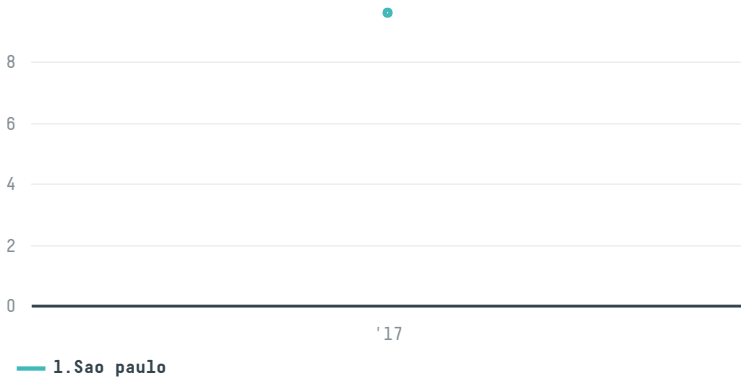

COMPARING COMPANIES IMPORTING COFFEE FROM BRAZIL IN 2017

Trase is a partnership between

In collaboration with

and many other organizations and individuals.

Donors

[Terms of Use](#) · [Privacy policy](#) · [Cookie policy](#) · [Contact us](#)

This website uses cookies to provide you with an improved user experience. By continuing to browse this site, you consent to the use of cookies and similar technologies. Please visit our [privacy policy](#) for further details.

I AGREE