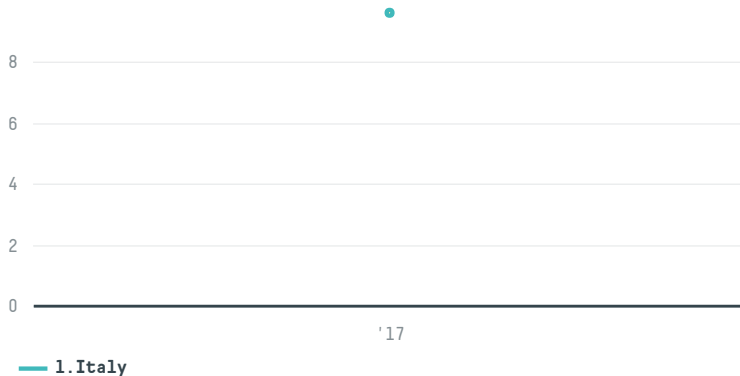

TOP DESTINATION COUNTRIES OF COFFEE IMPORTED BY NKG BERO ITALIA SPA (S-30512-A - 160 SACAS):