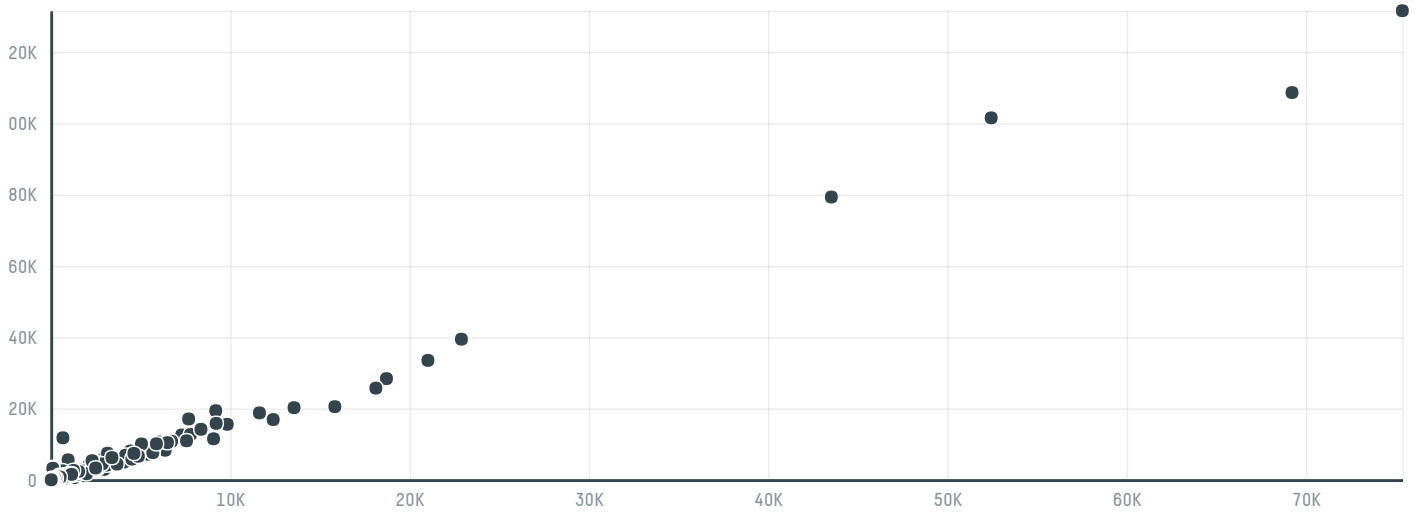

COMPARING COMPANIES IMPORTING COFFEE FROM BRAZIL IN 2017

Trase is a partnership between

In collaboration with

and many other organizations and individuals.

Donors

[Terms of Use](#) · [Privacy policy](#) · [Cookie policy](#) · [Contact us](#)

This website uses cookies to provide you with an improved user experience. By continuing to browse this site, you consent to the use of cookies and similar technologies. Please visit our [privacy policy](#) for further details.

I AGREE