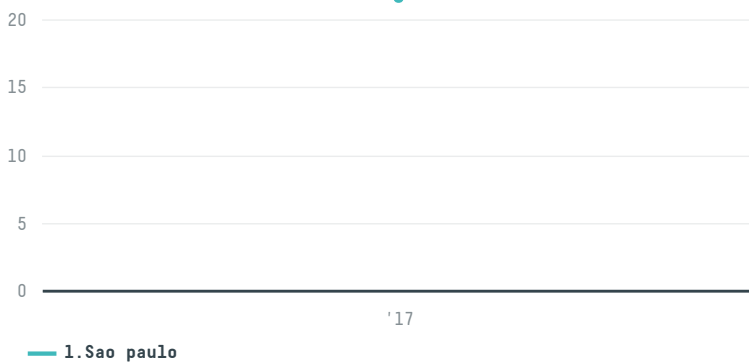

trase

Nkg bero italia spa (s 29509 a 360 sacas)

ACTIVITY COMMODITY COUNTRY YEAR
Importer **Coffee** **Brazil** **2017**

Nkg bero italia spa (s 29509 a 360 sacas) was the 1149th largest importer of coffee from BRAZIL in 2017, accounting for 22 tons. As an importer, Nkg bero italia spa (s 29509 a 360 sacas) sources from 1 municipalities, or 0% of the coffee production municipalities. The main destination of the coffee imported by Nkg bero italia spa (s 29509 a 360 sacas) is Italy, accounting for 100% of the total.

TOP DESTINATION COUNTRIES OF COFFEE IMPORTED BY NKG BERO ITALIA SPA (S 29509 A 360 SACAS):

COMPARING COMPANIES IMPORTING COFFEE FROM BRAZIL IN 2017

Trase is a partnership between

In collaboration with

and many other organizations and individuals.