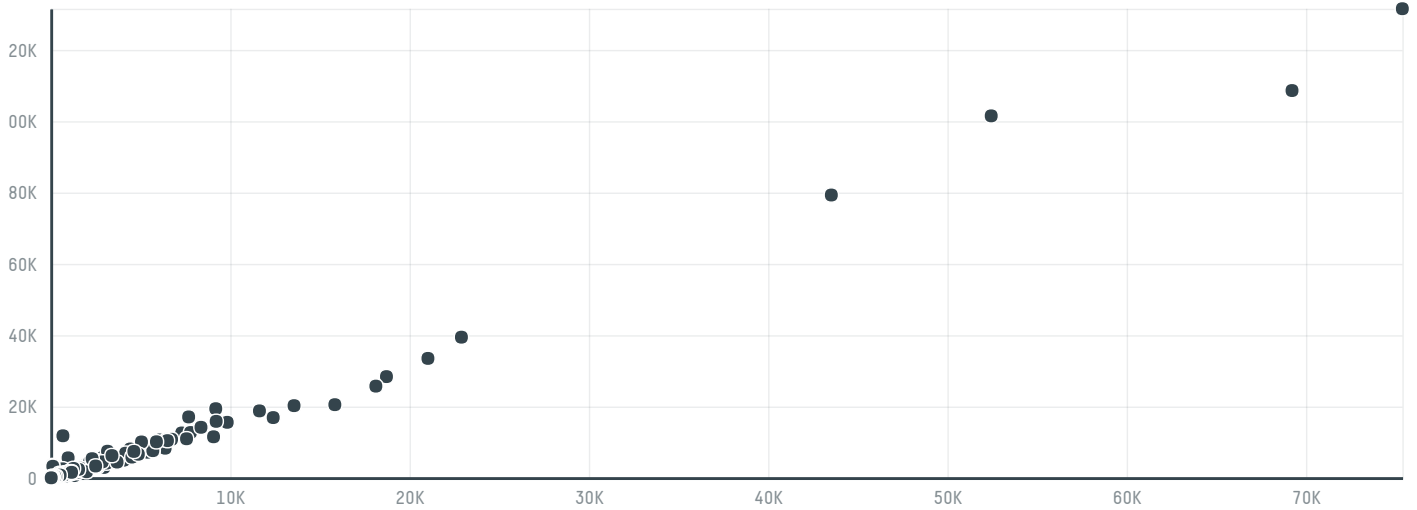

trase

Nkg bero italia spa (s 29509 a 360 sacas)

ACTIVITY COMMODITY COUNTRY YEAR
Importer **Coffee** **Brazil** **2017**

Nkg bero italia spa (s 29509 a 360 sacas) was the 1149th largest importer of coffee from BRAZIL in 2017, accounting for 22 tons. As an importer, Nkg bero italia spa (s 29509 a 360 sacas) sources from 1 municipalities, or 0% of the coffee production municipalities. The main destination of the coffee imported by Nkg bero italia spa (s 29509 a 360 sacas) is Italy, accounting for 100% of the total.

TOP DESTINATION COUNTRIES OF COFFEE IMPORTED BY NKG BERO ITALIA SPA (S 29509 A 360 SACAS):

COMPARING COMPANIES IMPORTING COFFEE FROM BRAZIL IN 2017

Trase is a partnership between

In collaboration with

and many other organizations and individuals.