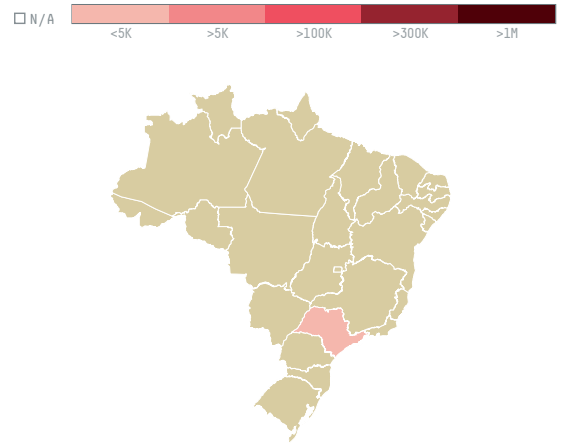

trase

Strauss commodities ag s-30304-a 100 sacas

ACTIVITY COMMODITY COUNTRY YEAR
Importer **Coffee** **Brazil** **2017**

Strauss commodities ag s-30304-a 100 sacas was the 1390th largest importer of coffee from BRAZIL in 2017, accounting for 6 tons. As an importer, Strauss commodities ag s-30304-a 100 sacas sources from 1 municipalities, or 0% of the coffee production municipalities. The main destination of the coffee imported by Strauss commodities ag s-30304-a 100 sacas is Israel, accounting for 100% of the total.

TOP DESTINATION COUNTRIES OF COFFEE IMPORTED BY STRAUSS COMMODITIES AG S-30304-A 100 SACAS:

COMPARING COMPANIES IMPORTING COFFEE FROM BRAZIL IN 2017

Trase is a partnership between

In collaboration with

and many other organizations and individuals.