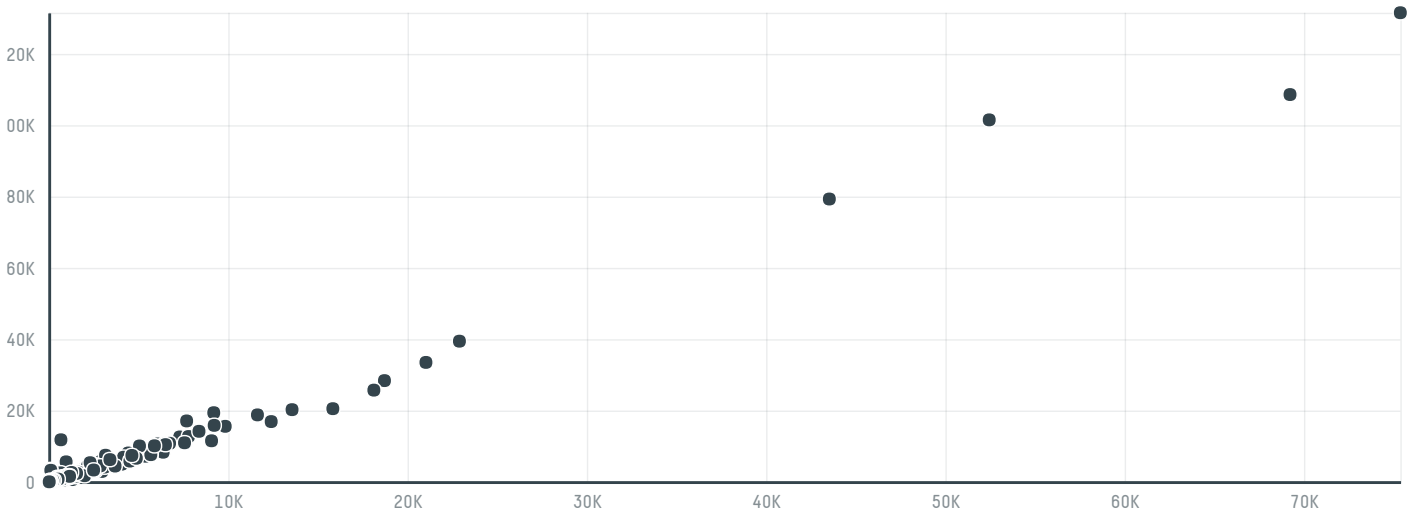

trase

Strauss commodities ag s-30304-a 100 sacas

ACTIVITY COMMODITY COUNTRY YEAR
Importer **Coffee** **Brazil** **2017**

Strauss commodities ag s-30304-a 100 sacas was the 1390th largest importer of coffee from BRAZIL in 2017, accounting for 6 tons. As an importer, Strauss commodities ag s-30304-a 100 sacas sources from 1 municipalities, or 0% of the coffee production municipalities. The main destination of the coffee imported by Strauss commodities ag s-30304-a 100 sacas is Israel, accounting for 100% of the total.

TOP DESTINATION COUNTRIES OF COFFEE IMPORTED BY STRAUSS COMMODITIES AG S-30304-A 100 SACAS:

COMPARING COMPANIES IMPORTING COFFEE FROM BRAZIL IN 2017

Trase is a partnership between

In collaboration with

and many other organizations and individuals.