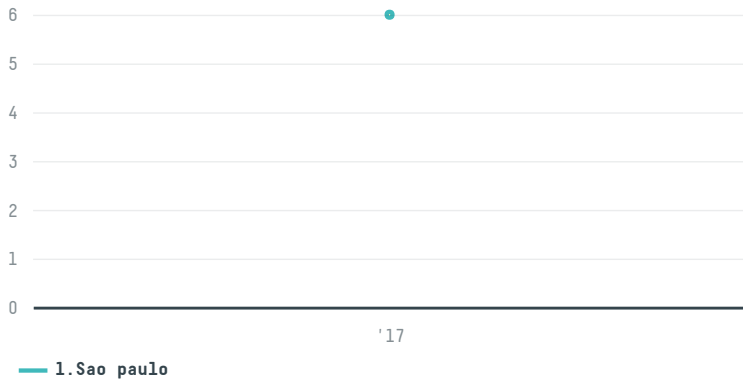

COMPARING COMPANIES IMPORTING COFFEE FROM BRAZIL IN 2017

Trase is a partnership between

In collaboration with

and many other organizations and individuals.

Donors

[Terms of Use](#) · [Privacy policy](#) · [Cookie policy](#) · [Contact us](#)

This website uses cookies to provide you with an improved user experience. By continuing to browse this site, you consent to the use of cookies and similar technologies. Please visit our [privacy policy](#) for further details.

I AGREE