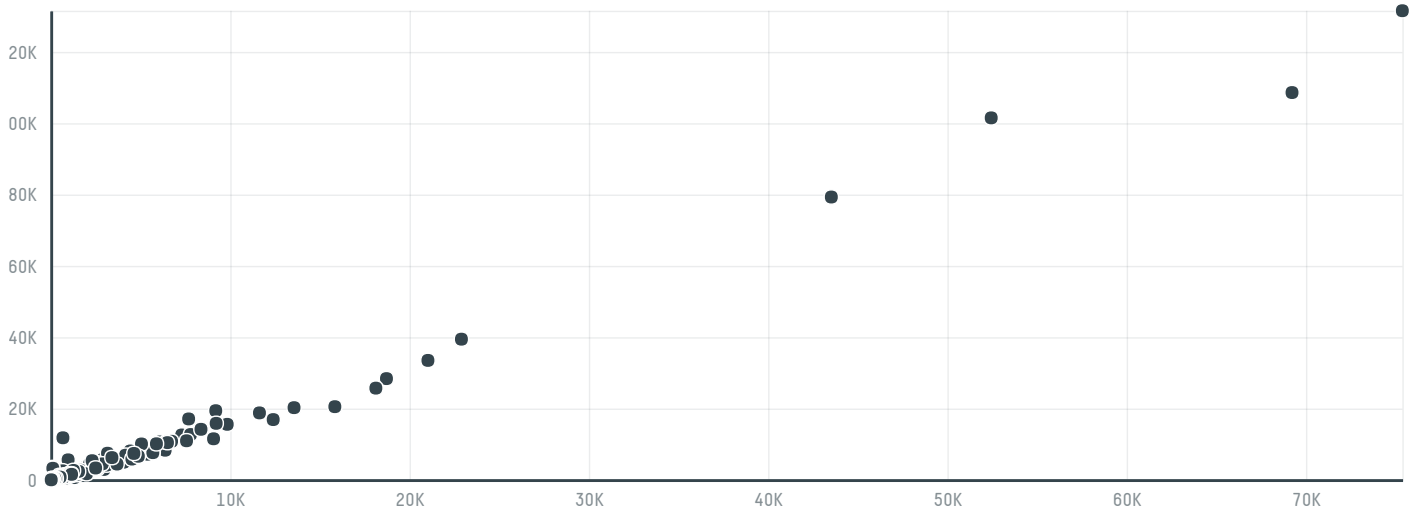

trase

Bernhard rothfos gmbh (s-29806-bb - 580 sacas)

ACTIVITY	COMMODITY	COUNTRY	YEAR
Importer	Coffee	Brazil	2017

Bernhard rothfos gmbh (s-29806-bb - 580 sacas) was the 1058th largest importer of coffee from BRAZIL in 2017, accounting for 35 tons. As an importer, Bernhard rothfos gmbh (s-29806-bb - 580 sacas) sources from 1 municipalities, or 0% of the coffee production municipalities. The main destination of the coffee imported by Bernhard rothfos gmbh (s-29806-bb - 580 sacas) is Germany, accounting for 100% of the total.

TOP DESTINATION COUNTRIES OF COFFEE IMPORTED BY BERNHARD ROTHFOS GMBH (S-29806-BB - 580 SACAS):

COMPARING COMPANIES IMPORTING COFFEE FROM BRAZIL IN 2017

Trase is a partnership between

In collaboration with