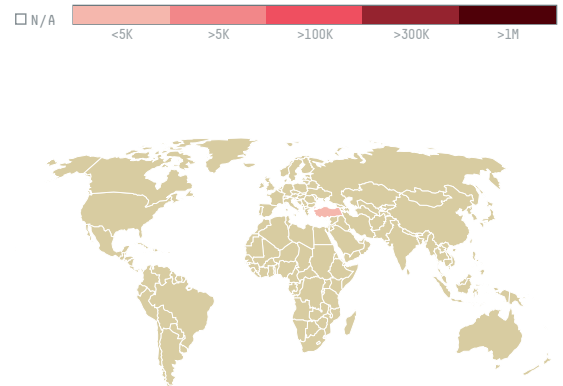

TOP DESTINATION COUNTRIES OF COFFEE IMPORTED BY GUR CEHRELI DIS TICARET LIMITED SIRKTI (S 30878 A: