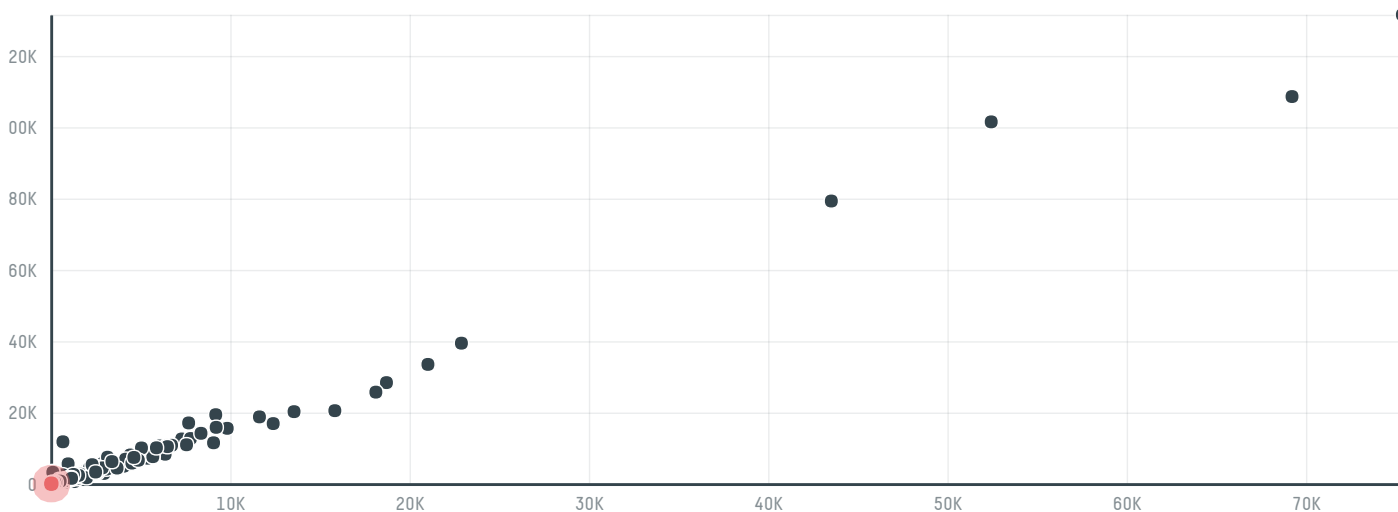

TOP DESTINATION COUNTRIES OF COFFEE IMPORTED BY ERKA ITHALAT IHRACATVE TIC. LTD. STI. S-30521-B 440 SAC:

□ N/A <5K >5K >100K >300K >1M

COMPARING COMPANIES IMPORTING COFFEE FROM BRAZIL IN 2017

Trase is a partnership between