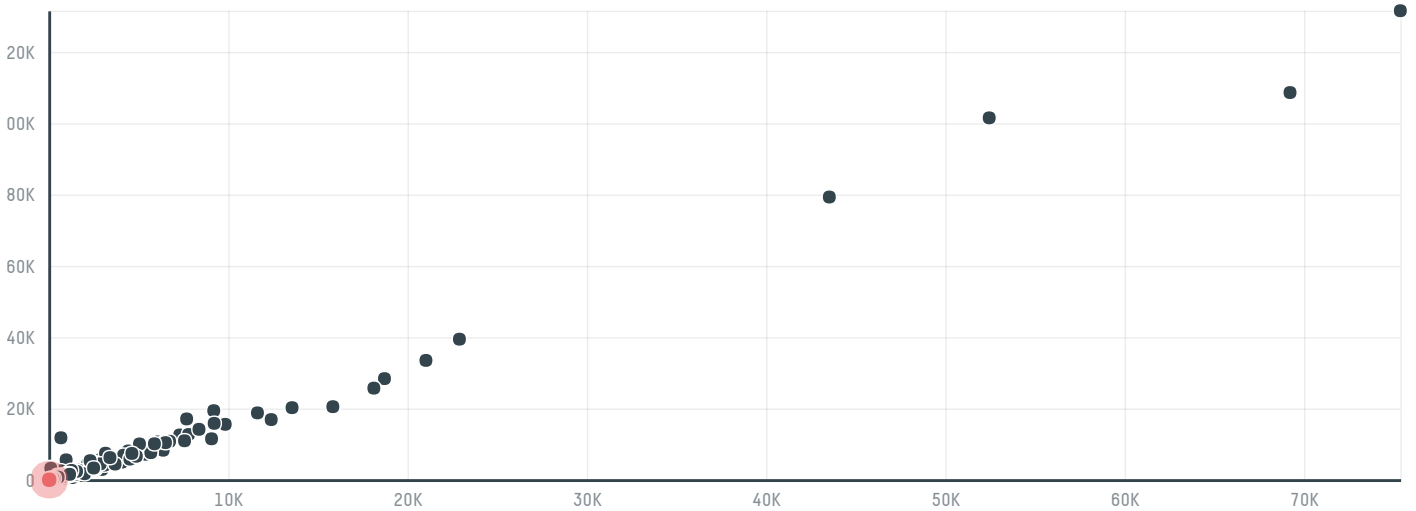

trase

Marubeni corporation coffee section (s- 30136-a - 572 sa

ACTIVITY	COMMODITY	COUNTRY	YEAR
Importer	Coffee	Brazil	2017

Marubeni corporation coffee section (s-30136-a - 572 sa was the 1058th largest importer of coffee from BRAZIL in 2017, accounting for 34 tons. As an importer, Marubeni corporation coffee section (s-30136-a - 572 sa sources from 1 municipalities, or 0% of the coffee production municipalities. The main destination of the coffee imported by Marubeni corporation coffee section (s-30136-a - 572 sa is South korea, accounting for 100% of the total.

TOP DESTINATION COUNTRIES OF COFFEE IMPORTED BY MARUBENI CORPORATION COFFEE SECTION (S-30136-A - 572 SA:

□ N/A <5K >5K >100K >300K >1M

COMPARING COMPANIES IMPORTING COFFEE FROM BRAZIL IN 2017

Trase is a partnership between