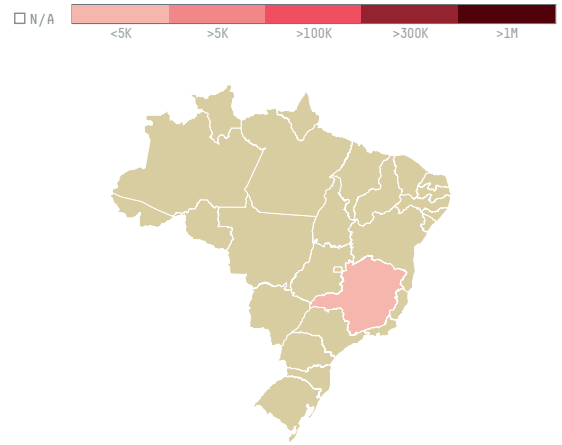

trase

Marubeni corporation coffee section (s- 30136-a - 572 sa

ACTIVITY	COMMODITY	COUNTRY	YEAR
Importer	Coffee	Brazil	2017

Marubeni corporation coffee section (s-30136-a - 572 sa was the 1058th largest importer of coffee from BRAZIL in 2017, accounting for 34 tons. As an importer, Marubeni corporation coffee section (s-30136-a - 572 sa sources from 1 municipalities, or 0% of the coffee production municipalities. The main destination of the coffee imported by Marubeni corporation coffee section (s-30136-a - 572 sa is South korea, accounting for 100% of the total.

TOP DESTINATION COUNTRIES OF COFFEE IMPORTED BY MARUBENI CORPORATION COFFEE SECTION (S-30136-A - 572 SA:

□ N/A <5K >5K >100K >300K >1M

COMPARING COMPANIES IMPORTING COFFEE FROM BRAZIL IN 2017

Trase is a partnership between