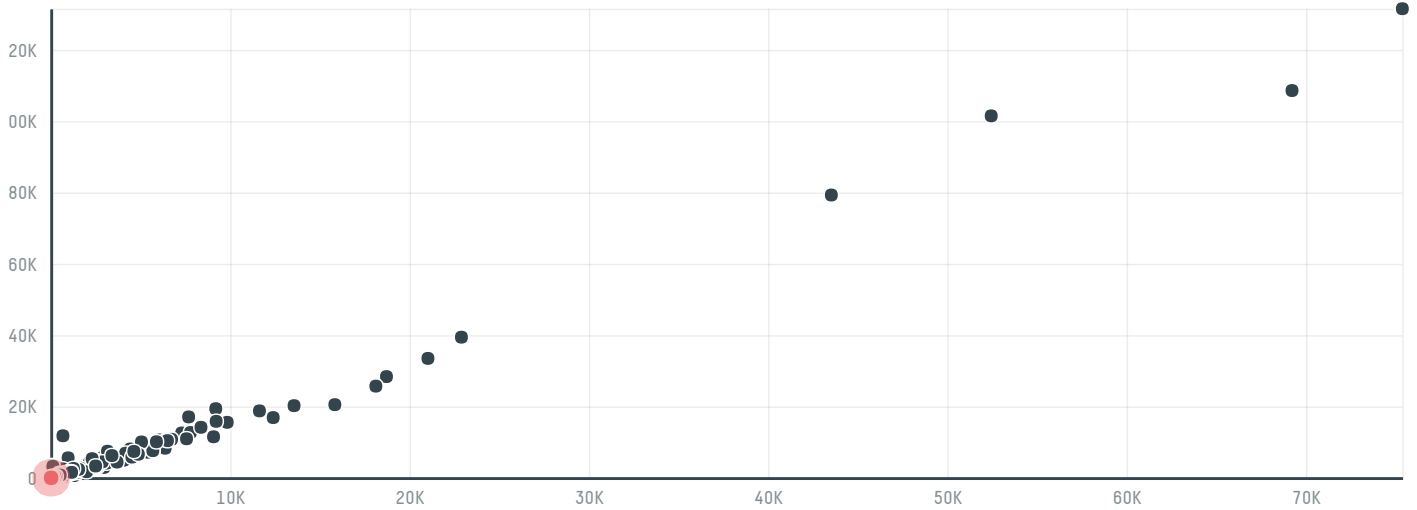

trase

El cafetal co ltd. s-30499-a 300 sacas

ACTIVITY COMMODITY COUNTRY YEAR
Importer **Coffee** **Brazil** **2017**

El cafetal co ltd. s-30499-a 300 sacas was the 1275th largest importer of coffee from BRAZIL in 2017, accounting for 18 tons. As an importer, El cafetal co ltd. s-30499-a 300 sacas sources from 1 municipalities, or 0% of the coffee production municipalities. The main destination of the coffee imported by El cafetal co ltd. s-30499-a 300 sacas is South korea, accounting for 100% of the total.

TOP DESTINATION COUNTRIES OF COFFEE IMPORTED BY EL CAFETAL CO LTD. S-30499-A 300 SACAS:

COMPARING COMPANIES IMPORTING COFFEE FROM BRAZIL IN 2017

Trase is a partnership between

In collaboration with

and many other organizations and individuals.