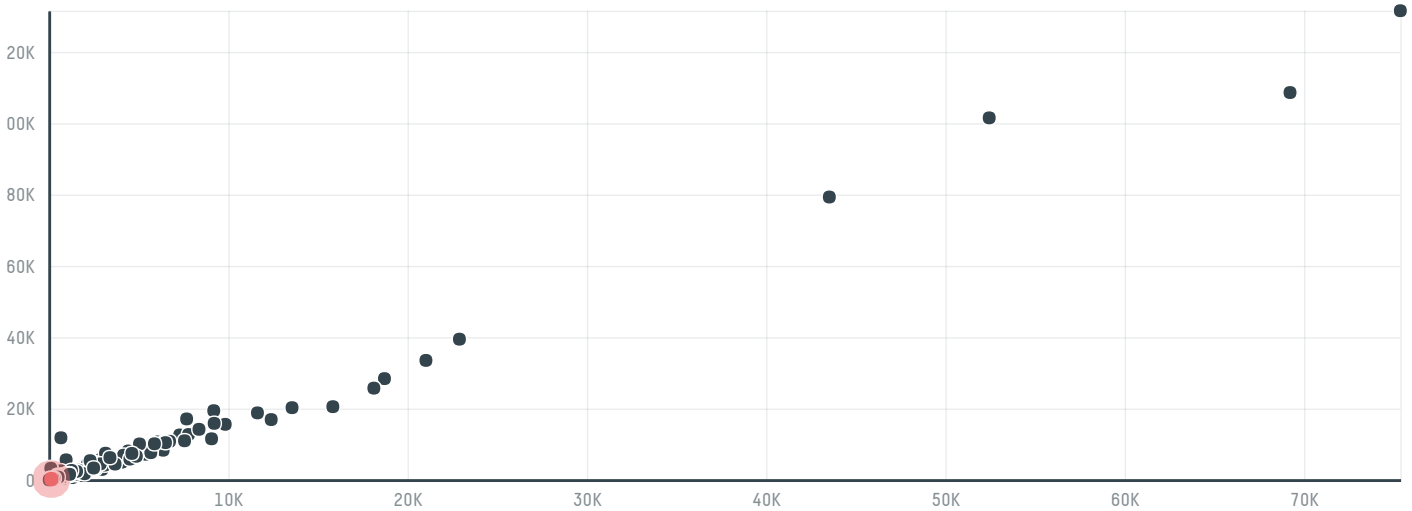

trase

Bernhard rothfos gmbh (s-29805-a - 3.520 sacas)

ACTIVITY	COMMODITY	COUNTRY	YEAR
Importer	Coffee	Brazil	2017

Bernhard rothfos gmbh (s-29805-a - 3.520 sacas) was the 476th largest importer of coffee from BRAZIL in 2017, accounting for 211 tons. As an importer, Bernhard rothfos gmbh (s-29805-a - 3.520 sacas) sources from 1 municipalities, or 0% of the coffee production municipalities. The main destination of the coffee imported by Bernhard rothfos gmbh (s-29805-a - 3.520 sacas) is Poland, accounting for 100% of the total.

TOP DESTINATION COUNTRIES OF COFFEE IMPORTED BY BERNHARD ROTHFOS GMBH (S-29805-A - 3.520 SACAS):

COMPARING COMPANIES IMPORTING COFFEE FROM BRAZIL IN 2017

Trase is a partnership between

In collaboration with